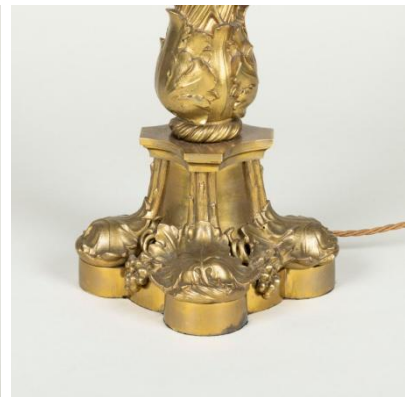

SIBYL COLEFAX & JOHN FOWLER

INTERIOR DESIGN, DECORATION AND ANTIQUES

A pair of impressive Regency gilt bronze vine lamps attributed to Messenger & co Circa 1825.

Dimensions:

Height 23.75"(60.5cm)

Width 7"(18cm)

Depth 7"(18cm)

Reference: AF22468

Price £6950.00