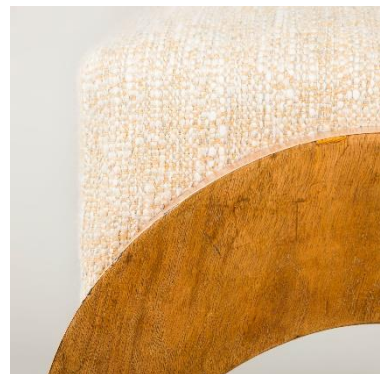

SIBYL COLEFAX & JOHN FOWLER

INTERIOR DESIGN, DECORATION AND ANTIQUES

An Art Deco stool with a deep-sprung seat and walnut side supports, 1930s probably French.

Dimensions:
Height 17" (43.5cm)
Width 17.5" (44.5cm)
Depth 14.5" (37cm)