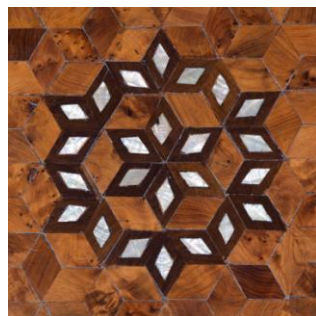

SIBYL COLEFAX & JOHN FOWLER

INTERIOR DESIGN, DECORATION AND ANTIQUES

A near pair of low hexagonal tables veneered with wood and mother of pearl in an Islamic/Art Deco manner.

Dimensions:

Height 21.25"(54cm)
Width 19"(48.5cm)
Depth 16.5"(42cm)