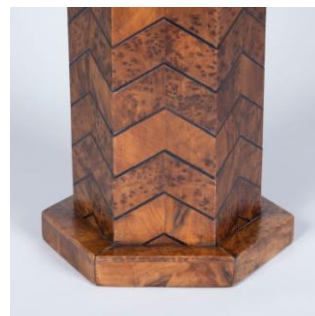

SIBYL COLEFAX & JOHN FOWLER

INTERIOR DESIGN, DECORATION AND ANTIQUES

A near pair of low hexagonal tables veneered with wood and mother of pearl in an Islamic/Art Deco manner.

Dimensions:

Height 21.25"(54cm)
Width 19"(48.5cm)
Depth 16.5"(42cm)