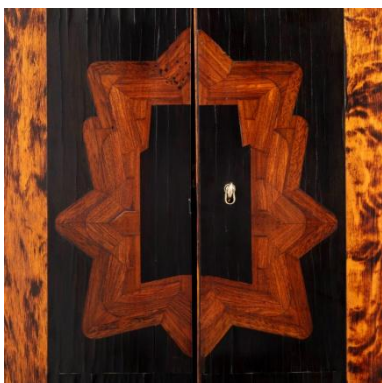

SIBYL COLEFAX & JOHN FOWLER

INTERIOR DESIGN, DECORATION AND ANTIQUES

An ebony and specimen wood cabinet, the two doors with geometric parquetry decoration, early 19th century, on a later stand.

Dimensions:
Height 62"(157.5cm)
Width 36"(91.5cm)
Depth 14"(36cm)