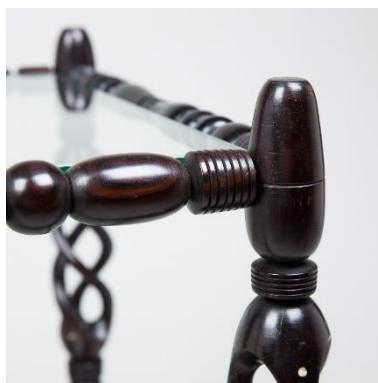

SIBYL COLEFAX & JOHN FOWLER

INTERIOR DESIGN, DECORATION AND ANTIQUES

Two similar turned and carved ebony rectangular two-tier low tables. Madagascar, probable 20th century.

Dimensions:

Height 19.7"(50.5cm)
Width 24"(61cm)
Depth 17.25"(44cm)

Reference: AF22445

Price £2,950.00 each