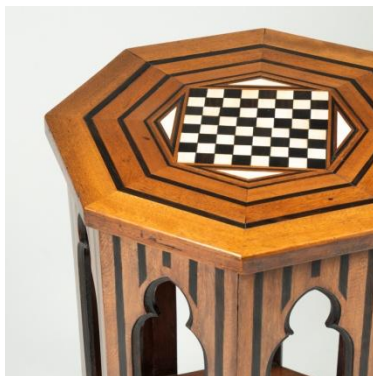

SIBYL COLEFAX & JOHN FOWLER

INTERIOR DESIGN, DECORATION AND ANTIQUES

A small octagonal Syrian table with an inset chess board top, with Moorish arches enclosing a lower tier.

Dimensions:

Height 27.5" (70cm)
Width 17.75" (45.5cm)
Depth 16.5" (42cm)