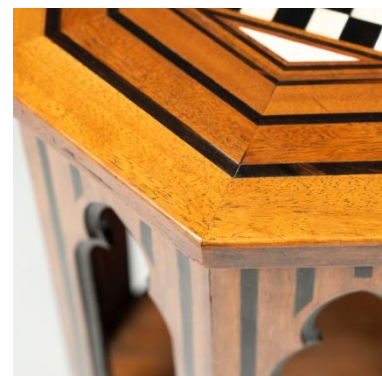

SIBYL COLEFAX & JOHN FOWLER

INTERIOR DESIGN, DECORATION AND ANTIQUES

A small octagonal Syrian table with an inset chess board top, with Moorish arches enclosing a lower tier.

Dimensions:

Height 27.5" (70cm)
Width 17.75" (45.5cm)
Depth 16.5" (42cm)