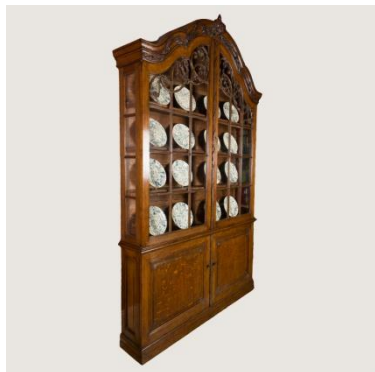

# SIBYL COLEFAX & JOHN FOWLER

INTERIOR DESIGN, DECORATION AND ANTIQUES

A late 18<sup>th</sup> Century Dutch oak China display cabinet, the glazed upper part with arched top and carved leaf and acorn swags and scrolls, the lower part with two panelled doors. Circa 1780.

**Dimensions:**  
Height 108"(274.5cm)  
Width 63.5"(161.5cm)  
Depth 12.5"(32cm)

**Reference:** AF22420

**Price** £18,500.00

89-91 PIMLICO ROAD | LONDON SW1W 8PH  
TEL: +44 (0) 20 7493 2231 | FAX: +44 (0) 20 7355 4037