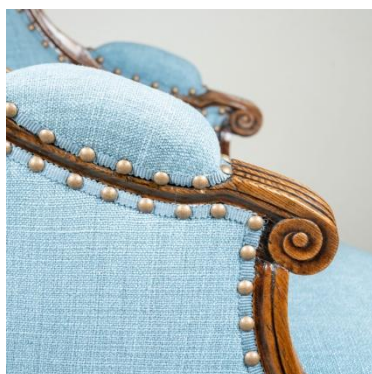

SIBYL COLEFAX & JOHN FOWLER

INTERIOR DESIGN, DECORATION AND ANTIQUES

A charming Louis XVI elm-framed bergere with narrow arched back.
French provincial, circa 1780.

Dimensions:

Height 39.5" (100.5cm)
Width 26.5" (67.5cm)
Depth 25.5" (64.5cm)
Seat Height 18.75" (48cm)