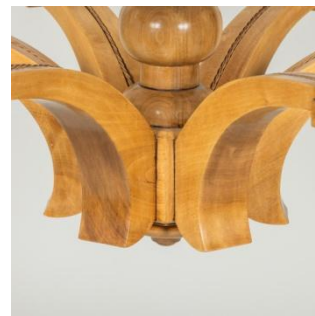

# SIBYL COLEFAX & JOHN FOWLER

INTERIOR DESIGN, DECORATION AND ANTIQUES

A mid 20<sup>th</sup> century French Walnut chandelier with six splayed tapering arms and a a central bobbin stem, rewired. .

**Dimensions:**  
Height 22.55"(57.5cm)  
Diameter: 32.25(82cm)