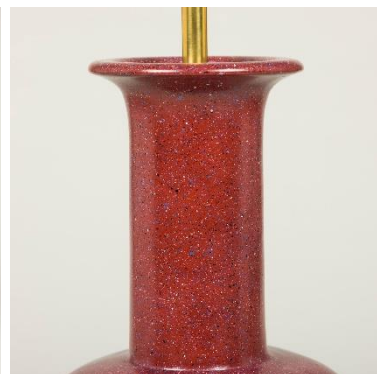

# SIBYL COLEFAX & JOHN FOWLER

INTERIOR DESIGN, DECORATION AND ANTIQUES

A small baluster shaped pottery vase with a painted faux porphyry finish, wired as a lamp.

**Dimensions:**

Height 13.75"(35cm)  
Diameter 6.25"(16cm)

**Reference:** AF22373

**Price** £1,600.00

Suggested shade size, base dimension 15"(38cm) with Duplex fitting