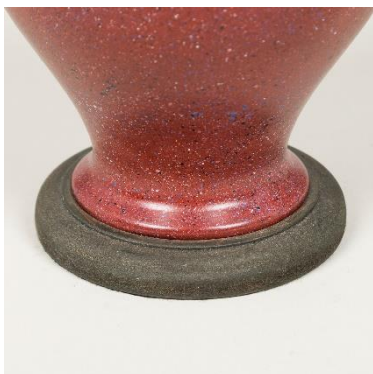

# SIBYL COLEFAX & JOHN FOWLER

INTERIOR DESIGN, DECORATION AND ANTIQUES

A small baluster shaped pottery vase with a painted faux porphyry finish, wired as a lamp.

**Dimensions:**

Height 13.75"(35cm)  
Diameter 6.25"(16cm)

**Reference:** AF22373

**Price** £1,600.00

Suggested shade size, base dimension 15"(38cm) with Duplex fitting