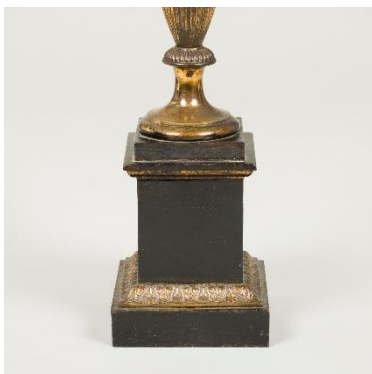

# SIBYL COLEFAX & JOHN FOWLER

INTERIOR DESIGN, DECORATION AND ANTIQUES

A pair of early 19<sup>th</sup> century French tole lamps, vase-shaped with brass mounts & handles, wired for electricity.

**Dimensions:**

Height 20"(51cm)  
Width 6.25"(16cm)  
Depth 4.75"(12.5cm)

**Reference:** AF22351

**Price** £3,950.00

Suggested shade size, base dimension 18"(45.75cm) with Finial fitting

89-91 PIMLICO ROAD | LONDON SW1W 8PH  
TEL: +44 (0) 20 7493 2231 | FAX: +44 (0) 20 7355 4037