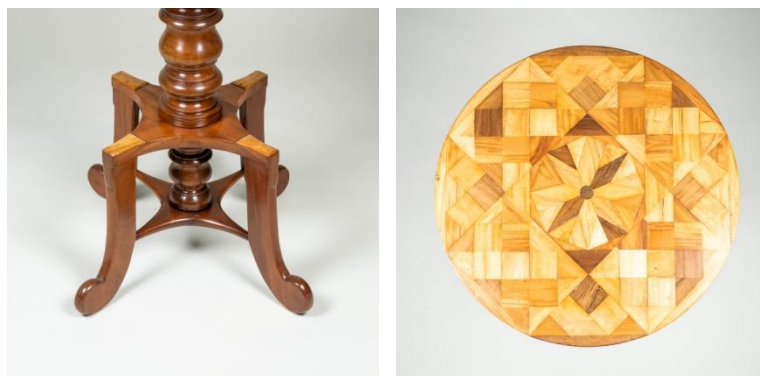

SIBYL COLEFAX & JOHN FOWLER

INTERIOR DESIGN, DECORATION AND ANTIQUES

An unusual 19th century round table with a rotating parquetry top, turned mahogany support and a four footed base.

Dimensions:
Height 29" (74cm)
Diameter 24" (61cm)