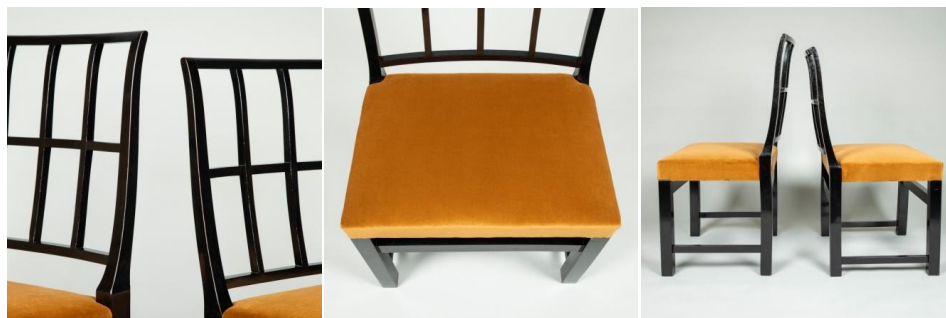

SIBYL COLEFAX & JOHN FOWLER

INTERIOR DESIGN, DECORATION AND ANTIQUES

A set of four ebonised side chairs with lattice backs, second half 20th century. And two matching chairs, slightly taller also available.

Dimensions:

Set of four:

Height 36"(91.5cm)
Width 23.5"(60cm)
Depth 21.25"(54cm)
Seat height 18.5"(47cm)

Tall pair:

Height 38"(96.5cm)
Width 24"(61cm)
Depth 21"(48cm)
Seat height 18.25"(46.5cm)

Reference: AF22324 and
AF22324A