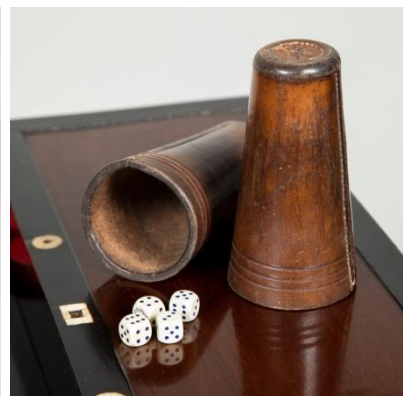

SIBYL COLEFAX & JOHN FOWLER

INTERIOR DESIGN, DECORATION AND ANTIQUES

A very elegant, well proportioned Louis XVI period mahogany tric trac table with brass mounts. French circa. 1790.

Dimensions:

Reference: AF22315

Price: £6,950.00

Height 30"(76.5cm)
Width 42.25"(107.5cm)
Depth 22.25"(56.5cm)

89-91 PIMLICO ROAD | LONDON SW1W 8PH
TEL: +44 (0) 20 7493 2231 | FAX: +44 (0) 20 7355 4037