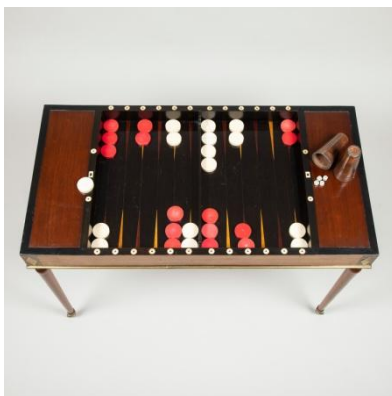

SIBYL COLEFAX & JOHN FOWLER

INTERIOR DESIGN, DECORATION AND ANTIQUES

A very elegant, well proportioned Louis XVI period mahogany tric trac table with brass mounts. French circa. 1790.

Dimensions:

Reference: AF22315

Price: £6,950.00

Height 30"(76.5cm)
Width 42.25"(107.5cm)
Depth 22.25"(56.5cm)

89-91 PIMLICO ROAD | LONDON SW1W 8PH
TEL: +44 (0) 20 7493 2231 | FAX: +44 (0) 20 7355 4037