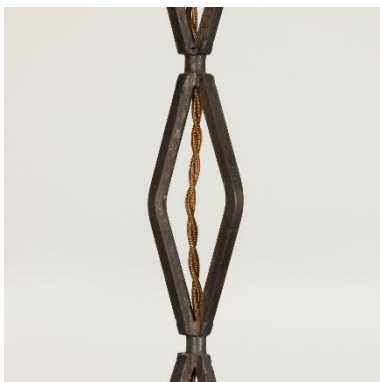

SIBYL COLEFAX & JOHN FOWLER

INTERIOR DESIGN, DECORATION AND ANTIQUES

A mid-20th century continental wrought iron six-branch chandelier, the etched glass lampshades replaced.

Dimensions:

Height 39" (99.5cm)
Diameter 26.5" (67.5cm)