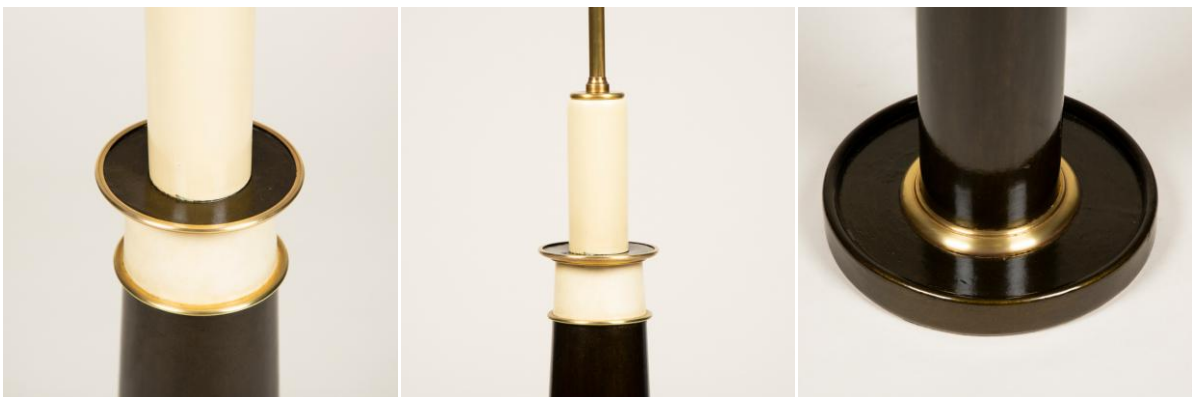

SIBYL COLEFAX & JOHN FOWLER

INTERIOR DESIGN, DECORATION AND ANTIQUES

A mid-20th century French column lamp on a wide round base covered in bronze coloured leather, rewired.

Dimensions:

Height 21.5"(55cm)
Diameter 8.5"(22cm)

Reference: AF22156

Price £2,400.00