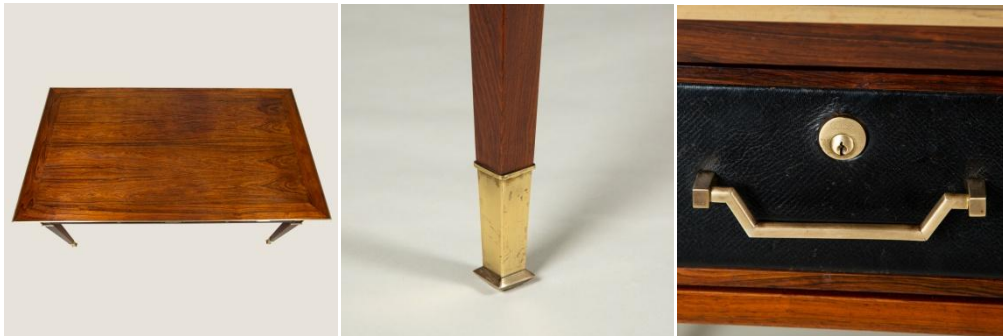

SIBYL COLEFAX & JOHN FOWLER

INTERIOR DESIGN, DECORATION AND ANTIQUES

A mid 20th-century rosewood writing table with a brass-framed top, leather-covered front and back drawers and square section legs with brass collars and brass sabot feet.

Dimensions:

Height 30.25"(77cm)
Width 69"(175.5cm)
Depth 39.25"(100cm)

Reference: AF22069

Price £12,000.00