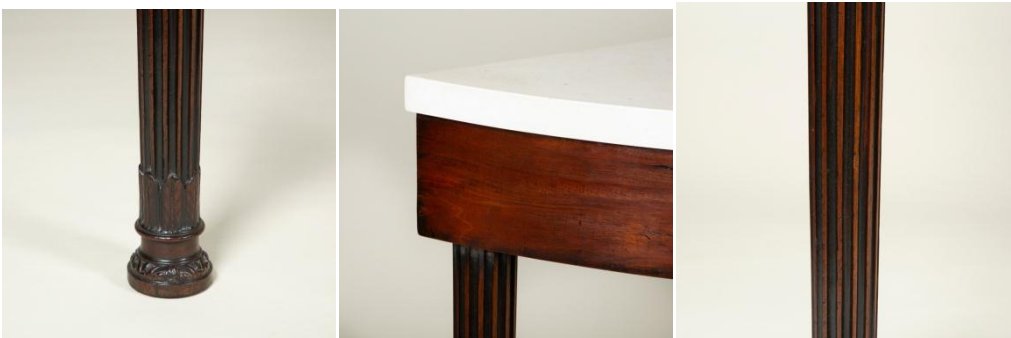

SIBYL COLEFAX & JOHN FOWLER

INTERIOR DESIGN, DECORATION AND ANTIQUES

A large 19th century mahogany-veneered freize supported by four legs made from 18th century bed-posts, possibly made by a country-house estate carpenter, with replacement limestone top.

Dimensions:

Height 29.25"(74.5cm)

Width 45.5"(116cm)

Depth 27"(69cm)

Reference: AF22047

Price £12,500.00