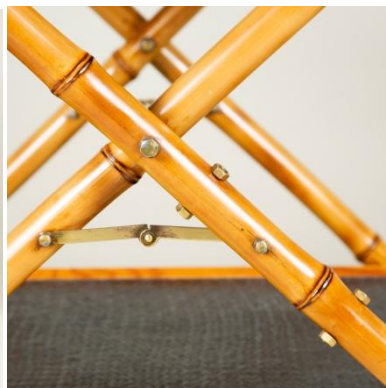

SIBYL COLEFAX & JOHN FOWLER

INTERIOR DESIGN, DECORATION AND ANTIQUES

A mid-20th century French faux bamboo tray table with two lined tiers mounted on brass castors. Circa 1960.

Dimensions:

Height 27.75"(70.5cm)