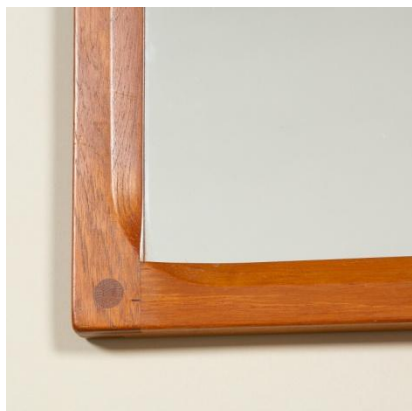

# SIBYL COLEFAX & JOHN FOWLER

INTERIOR DESIGN, DECORATION AND ANTIQUES

A rectangular teak-framed mirror by Aksel Skjergaard with stop-chamfered inner edge and exposed dowel corner joints. Danish, circa 1960. Stamped on the back.

**Dimensions:**

Height 41.25"(105cm)  
Width 23"(58.5cm)

**Reference:** AF21979

**Price** £1,800.00