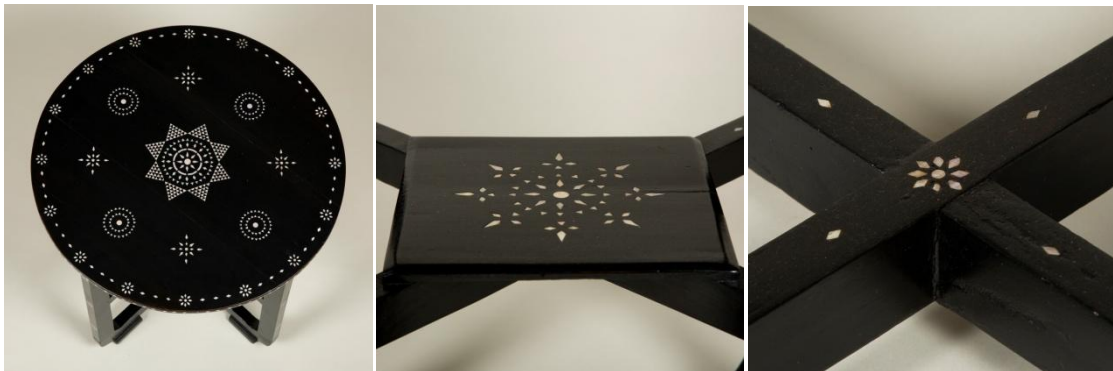

SIBYL COLEFAX & JOHN FOWLER

INTERIOR DESIGN, DECORATION AND ANTIQUES

A late 19th century Anglo-Indian round ebonised table with inlaid mother-of-pearl decoration.
Circa 1900.

Dimensions:
Height 23.75"(60.5cm)
Diameter 23.75"(60.5cm)