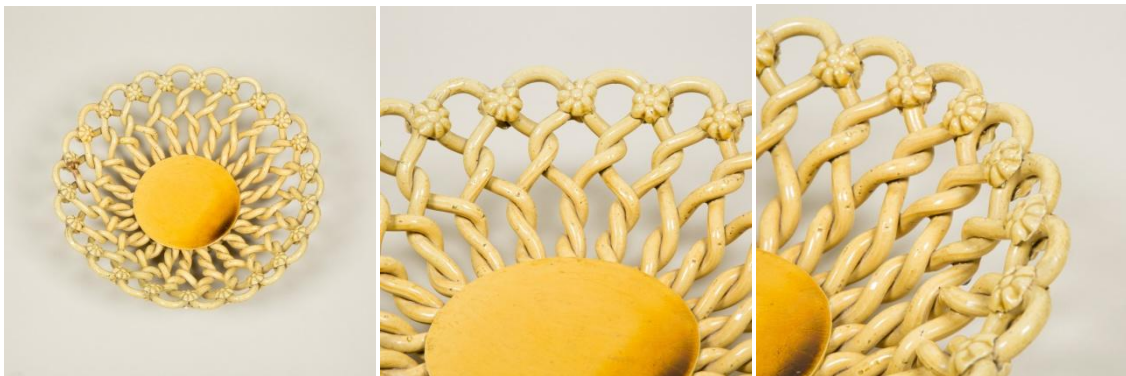

SIBYL COLEFAX & JOHN FOWLER

INTERIOR DESIGN, DECORATION AND ANTIQUES

A Vallauris pottery lattice fruit bowl with a mustard yellow glaze. French, second half 20th century.

Dimensions:
Height 4" (10.5cm)
Diameter 13.25" (34cm)