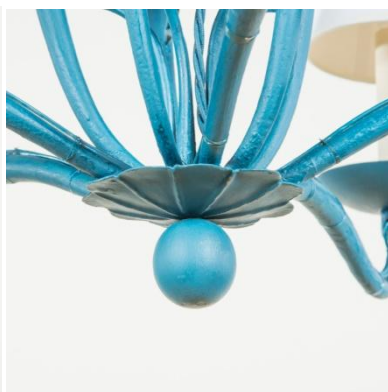

SIBYL COLEFAX & JOHN FOWLER

INTERIOR DESIGN, DECORATION AND ANTIQUES

A 1950's French iron cage chandelier with five arms and spiral decoration.
Later blue paintwork, rewired.

Dimensions:
Height 26.25"(67cm)
Diameter 29"(74cm)

Reference: AF21622

Price £4,800.00