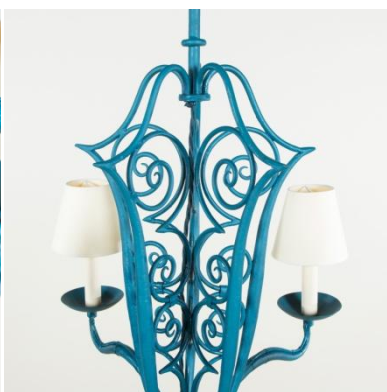

SIBYL COLEFAX & JOHN FOWLER

INTERIOR DESIGN, DECORATION AND ANTIQUES

A 1950's French iron cage chandelier with five arms and spiral decoration.
Later blue paintwork, rewired.

Dimensions:
Height 26.25"(67cm)
Diameter 29"(74cm)

Reference: AF21622

Price £4,800.00