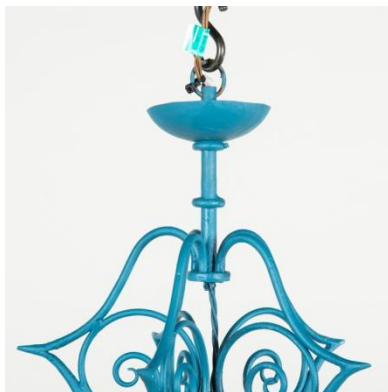

SIBYL COLEFAX & JOHN FOWLER

INTERIOR DESIGN, DECORATION AND ANTIQUES

A 1950's French iron cage chandelier with five arms and spiral decoration.
Later blue paintwork, rewired.

Dimensions:
Height 26.25"(67cm)
Diameter 29"(74cm)

Reference: AF21622

Price £4,800.00