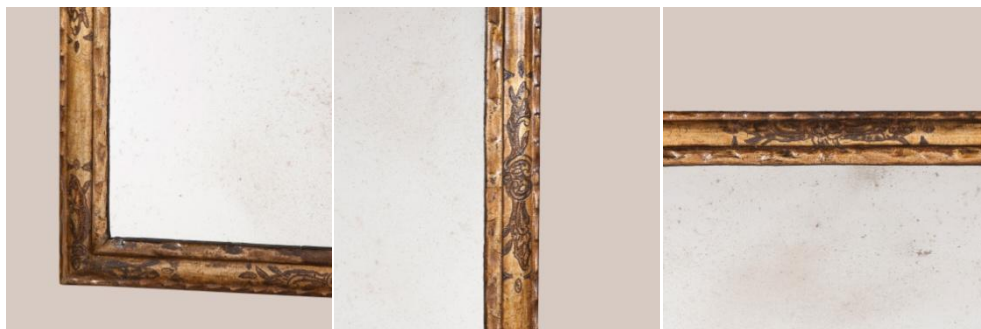

SIBYL COLEFAX & JOHN FOWLER

INTERIOR DESIGN, DECORATION AND ANTIQUES

A large 18th century Spanish gilt wood frame decorated with impressed stylised leaf decoration, fitted with a later 19th century mirror plate.

Dimensions:
Height 50" (127cm)
Width 41.5" (105.5cm)

Reference: AF21173

Price: £7,800.00