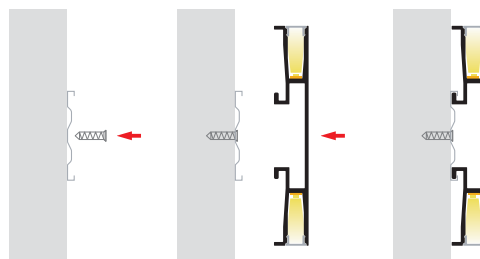

Up & Down Side Mount LED Profile

- Up & Down Side Mount LED Profile
- UV Stabilised PC diffusers

PART NUMBER	DESCRIPTION	IP RATING	MAX LENGTH
HV9694-1170-BLK	11mm x 70mm Black up/down side mounted profile with PC diffuser - Kit - / Metre. Custom Cut Length. Supplied with Black Aluminium, Diffuser, 2x mounting clips per metre + 2x end caps per length	IP20	3 metres
HV9694-1170-BLK-3M	3m Length includes aluminium, diffuser + 6x end caps & 6x mounting clips	IP20	3 metres
HV9694-1170-WHT	11mm x 70mm White up/down side mounted profile with PC diffuser - Kit - / Metre. Custom Cut Length. Supplied with White Aluminium, Diffuser, 2x mounting clips per metre + 2x end caps per length	IP20	3 metres
HV9694-1170-WHT-3M	3m Length includes aluminium, diffuser + 6x end caps & 6x mounting clips	IP20	3 metres

SAMPLE INSTALLATION METHOD

*Custom black and white power coating colour will vary from colour shown, additional charges will apply.