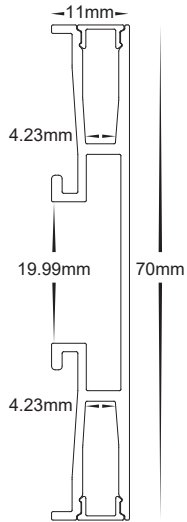

Up & Down Side Mount LED Profile

- Up & Down Side Mount LED Profile
- UV Stabilised PC diffusers

PART NUMBER	DESCRIPTION	IP RATING	MAX LENGTH
HV9694-1170-BLK	11mm x 70mm Black up/down side mounted profile with PC diffuser - Kit - / Metre. Custom Cut Length. Supplied with Black Aluminium, Diffuser, 2x mounting clips per metre + 2x end caps per length	IP20	3 metres
HV9694-1170-BLK-3M	3m Length includes aluminium, diffuser + 6x end caps & 6x mounting clips	IP20	3 metres
HV9694-1170-WHT	11mm x 70mm White up/down side mounted profile with PC diffuser - Kit - / Metre. Custom Cut Length. Supplied with White Aluminium, Diffuser, 2x mounting clips per metre + 2x end caps per length	IP20	3 metres
HV9694-1170-WHT-3M	3m Length includes aluminium, diffuser + 6x end caps & 6x mounting clips	IP20	3 metres

SAMPLE INSTALLATION METHOD

*Custom black and white power coating colour will vary from colour shown, additional charges will apply.