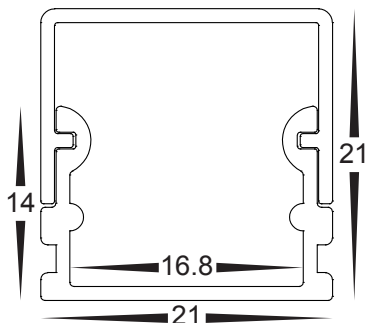

Square LED Profile

- Shallow square profile with square diffuser
- UV Stabilised PC diffuser

PART NUMBER	DESCRIPTION	IP RATING	MAX LENGTH
HV9693-2114	21mm x 21mm Deep square profile with square diffuser - Kit - / Metre. Custom Cut Length. Supplied with Aluminium, Diffuser, 2x mounting clips per metre + 2x end caps per length	IP20	3 metres
HV9693-2114-3M	3m Length includes aluminium, diffuser + 6x end caps & 6x mounting clips	IP20	3 metres