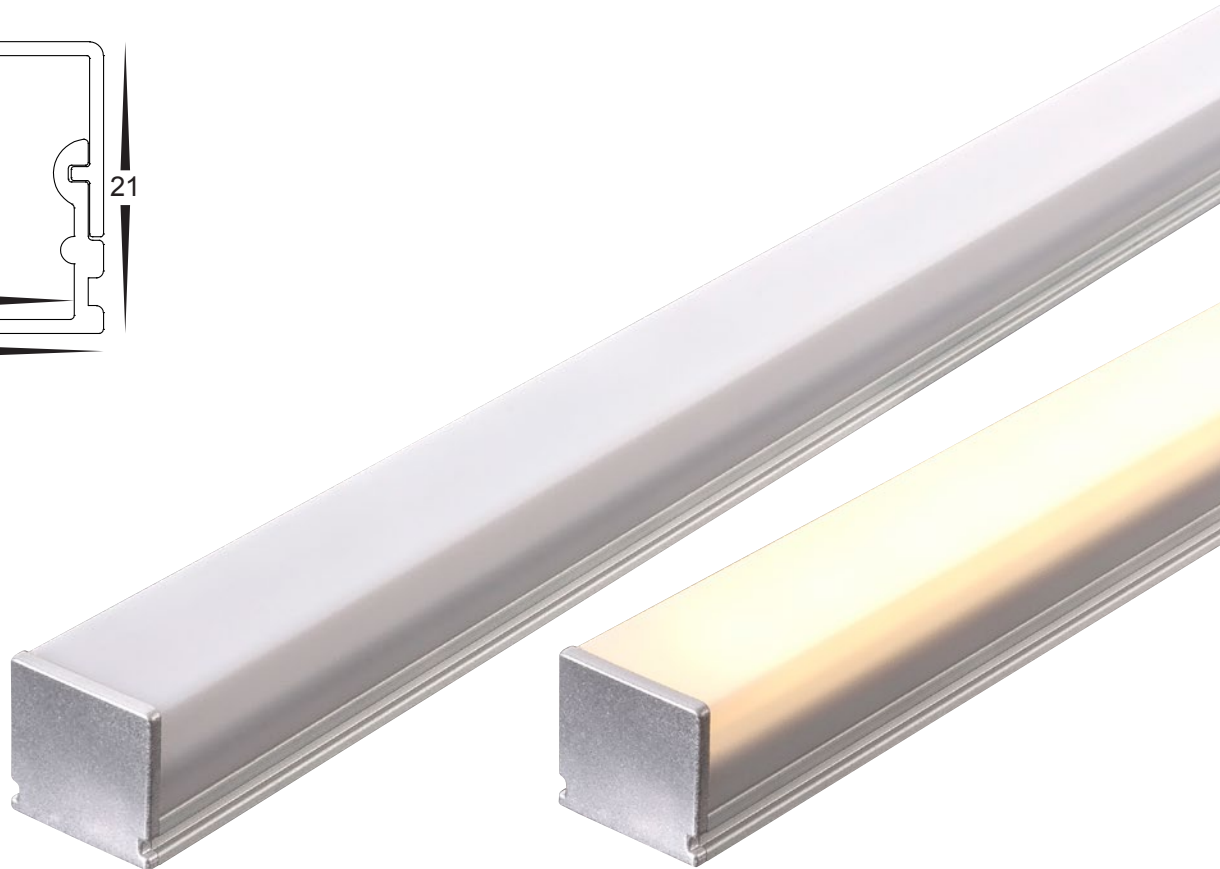

Square LED Profile

- Shallow square profile with square diffuser
- UV Stabilised PC diffuser

PART NUMBER	DESCRIPTION	IP RATING	MAX LENGTH
HV9693-2114	21mm x 21mm Deep square profile with square diffuser - Kit - / Metre. Custom Cut Length. Supplied with Aluminium, Diffuser, 2x mounting clips per metre + 2x end caps per length	IP20	3 metres
HV9693-2114-3M	3m Length includes aluminium, diffuser + 6x end caps & 6x mounting clips	IP20	3 metres

SAMPLE INSTALLATION METHOD

*Custom black and white powder coating colour will vary from colour shown, additional charges will apply.