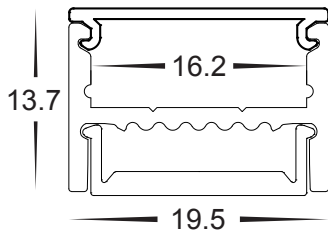

Square LED Profile

- Deep square profile
- UV Stabilised PC diffuser
- Supplied with aluminium mounting bar

*Powder Coating Available**

PART NUMBER	DESCRIPTION	IP RATING	MAX LENGTH
HV9693-1922	19mm x 14mm Deep square profile with PC diffuser - Kit - / Metre. Custom Cut Length. Supplied with Aluminium, Diffuser + 2x end caps per length	IP20	3 metres
HV9693-1922-3M	3m Length includes aluminium, diffuser + 6x end caps	IP20	3 metres