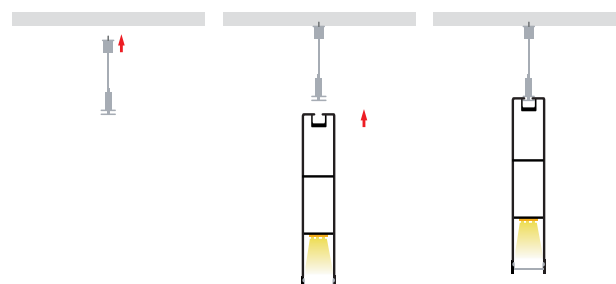

Slim Square LED Profile

- Slim Square Profile
- UV Stabilised PC Diffuser

PART NUMBER	DESCRIPTION	IP RATING	MAX LENGTH
HV9693-1896-BLK	Black Slim Deep square profile with PC diffuser - Kit - / Metre. Custom Cut Length. Supplied with Black Aluminium, Diffuser + 2x end caps per length	IP20	3 metres
HV9693-1896-BLK-3M	3m Length includes aluminium, diffuser + 6x end caps	IP20	3 metres
HV9693-1896-WHT	White Slim Deep square profile with PC diffuser - Kit - / Metre. Custom Cut Length. Supplied with White Aluminium, Diffuser + 2x end caps per length	IP20	3 metres
HV9693-1896-WHT-3M	3m Length includes aluminium, diffuser + 6x end caps	IP20	3 metres

HAVIT COMPATIBLE ACCESSORIES

	HV9693-1896-SD-BLKSD: Black diffuser to suit HV9693-1896 up to 3m length
	HV9693-1896-SUSKIT: Optional suspension kit

SAMPLE INSTALLATION METHOD

*Custom black and white power coating colour will vary from colour shown, additional charges will apply.