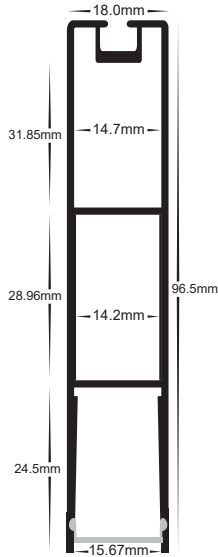

Slim Square LED Profile

- Slim Square Profile
- UV Stabilised PC Diffuser

PART NUMBER	DESCRIPTION	IP RATING	MAX LENGTH
HV9693-1896-BLK	Black Slim Deep square profile with PC diffuser - Kit - / Metre. Custom Cut Length. Supplied with Black Aluminium, Diffuser + 2x end caps per length	IP20	3 metres
HV9693-1896-BLK-3M	3m Length includes aluminium, diffuser + 6x end caps	IP20	3 metres
HV9693-1896-WHT	White Slim Deep square profile with PC diffuser - Kit - / Metre. Custom Cut Length. Supplied with White Aluminium, Diffuser + 2x end caps per length	IP20	3 metres
HV9693-1896-WHT-3M	3m Length includes aluminium, diffuser + 6x end caps	IP20	3 metres

HAVIT COMPATIBLE ACCESSORIES

	HV9693-1896-SD-BLKSD: Black diffuser to suit HV9693-1896 up to 3m length
	HV9693-1896-SUSKIT: Optional suspension kit

SAMPLE INSTALLATION METHOD

*Custom black and white power coating colour will vary from colour shown, additional charges will apply.