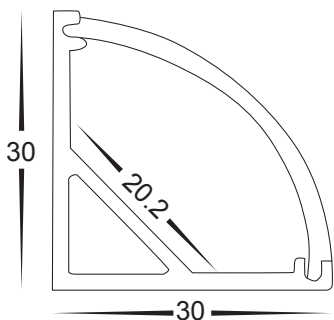

Corner LED Profile

- 90 degree corner profile
- UV Stabilised PC diffuser

Powder Coating Available*

PART NUMBER	DESCRIPTION	IP RATING	MAX LENGTH
HV9691-3030	90° Corner Aluminium Profile with PC Diffuser - Kit - / Metre. Custom Cut Length. Supplied with Aluminium, Diffuser, 2x mounting clips per metre + 2x end caps per length	IP20	3 metres
HV9691-3030-3M	3m Length includes aluminium, diffuser + 6x end caps & 6x mounting clips	IP20	3 metres