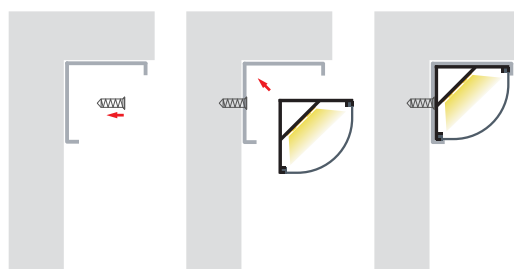

Corner LED Profile

- 90 degree corner profile
- UV Stabilised PC diffuser

Powder Coating Available*

PART NUMBER	DESCRIPTION	IP RATING	MAX LENGTH
HV9691-3030	90° Corner Aluminium Profile with PC Diffuser - Kit - / Metre. Custom Cut Length. Supplied with Aluminium, Diffuser, 2x mounting clips per metre + 2x end caps per length	IP20	3 metres
HV9691-3030-3M	3m Length includes aluminium, diffuser + 6x end caps & 6x mounting clips	IP20	3 metres

SAMPLE INSTALLATION METHOD

*Custom black and white power coating colour will vary from colour shown, additional charges will apply.