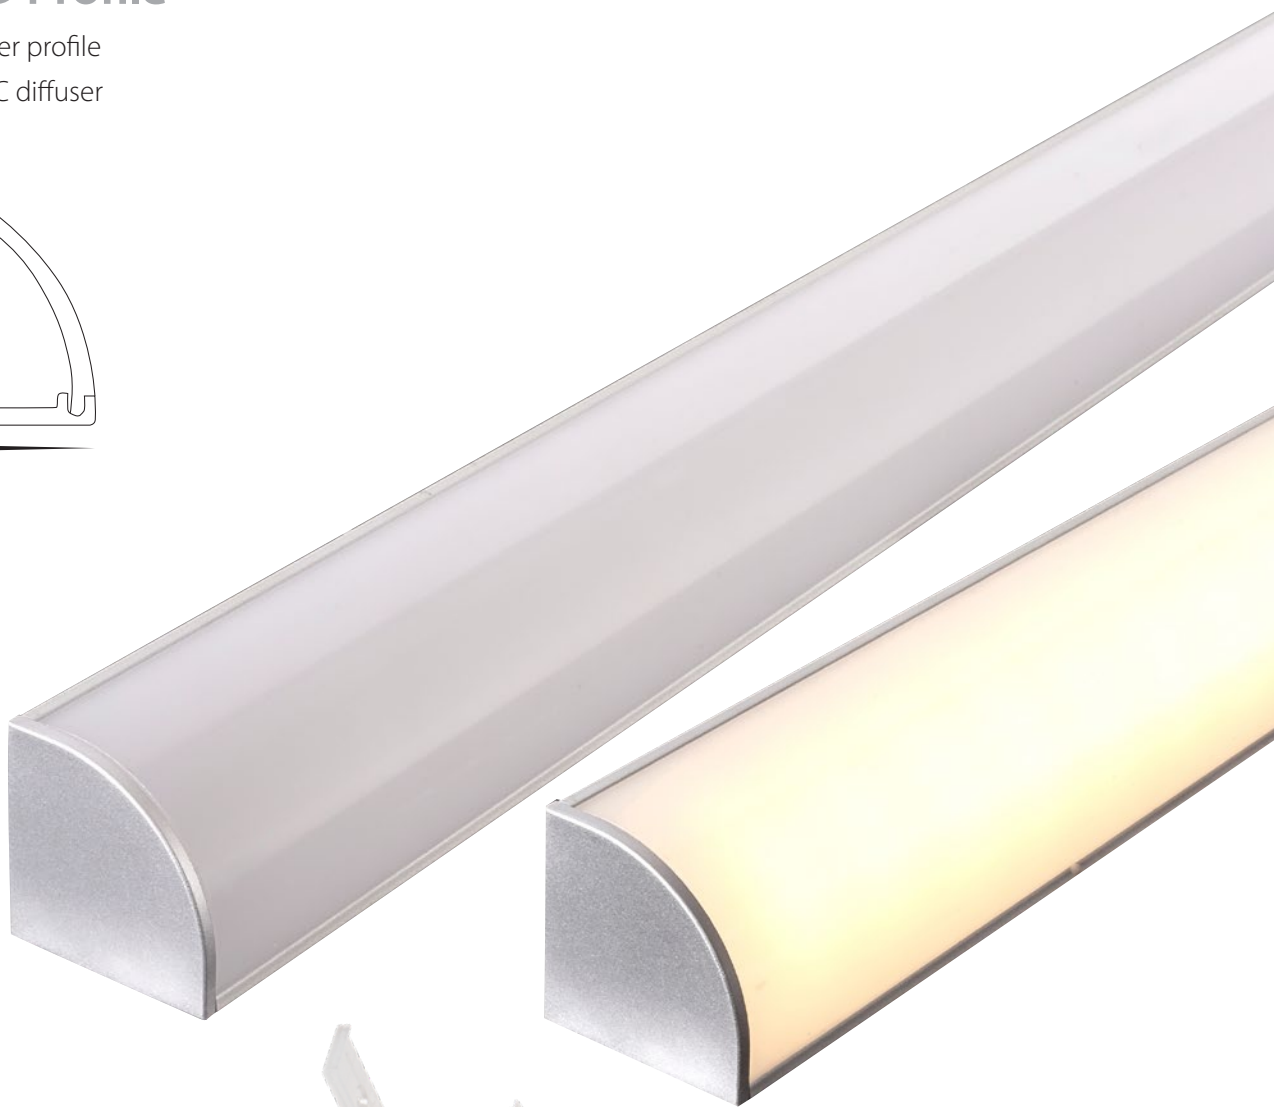

Corner LED Profile

- 90 degree corner profile
- UV Stabilised PC diffuser

Powder Coating Available*

PART NUMBER	DESCRIPTION	IP RATING	MAX LENGTH
HV9691-3030	90° Corner Aluminium Profile with PC Diffuser - Kit - / Metre. Custom Cut Length. Supplied with Aluminium, Diffuser, 2x mounting clips per metre + 2x end caps per length	IP20	3 metres
HV9691-3030-3M	3m Length includes aluminium, diffuser + 6x end caps & 6x mounting clips	IP20	3 metres

SAMPLE INSTALLATION METHOD

*Custom black and white power coating colour will vary from colour shown, additional charges will apply.