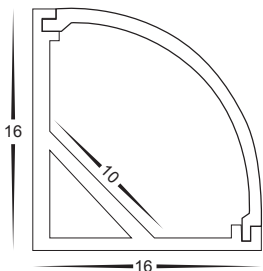

Corner LED Profile

- 90 degree corner profile
- UV Stabilised PC diffuser

PART NUMBER	DESCRIPTION	IP RATING	MAX LENGTH
HV9691-1616	90° Corner Aluminium Profile with PC Diffuser - Kit - / Metre. Custom Cut Length. Supplied with Aluminium, Diffuser, 2x mounting clips per metre + 2x end caps per length	IP20	3 metres
HV9691-1616-3M	3m Length includes aluminium, diffuser + 6x end caps & 6x mounting clips	IP20	3 metres
HV9691-1616-BLK	90° Corner Black Aluminium Profile with PC Diffuser - Kit - / Metre. Custom Cut Length. Supplied with Aluminium, Diffuser, 2x mounting clips per metre + 2x end caps per length	IP20	3 metres
HV9691-1616-BLK-3M	3m Length includes aluminium, diffuser + 6x end caps & 6x mounting clips	IP20	3 metres
HV9691-1616-WHT	90° Corner White Aluminium Profile with PC Diffuser - Kit - / Metre. Custom Cut Length. Supplied with Aluminium, Diffuser, 2x mounting clips per metre + 2x end caps per length	IP20	3 metres
HV9691-1616-WHT-3M	3m Length includes aluminium, diffuser + 6x end caps & 6x mounting clips	IP20	3 metres

HAVIT COMPATIBLE ACCESSORIES

	HV9691-1616-SD-ROLL: Diffuser available for continuous run of up to 20 metres
	HV9691-1616-BLKSD: Black diffuser to suit HV9691-1616 up to 3m length

SAMPLE INSTALLATION METHOD