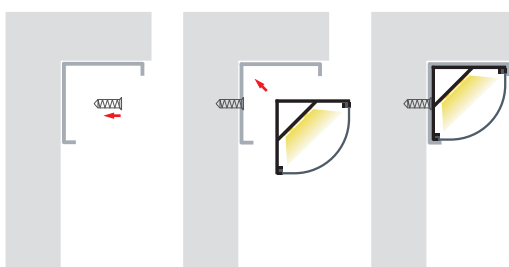

Corner LED Profile

- 90 degree corner profile
- UV Stabilised PC diffuser

PART NUMBER	DESCRIPTION	IP RATING	MAX LENGTH
HV9691-1616	90° Corner Aluminium Profile with PC Diffuser - Kit - / Metre. Custom Cut Length. Supplied with Aluminium, Diffuser, 2x mounting clips per metre + 2x end caps per length	IP20	3 metres
HV9691-1616-3M	3m Length includes aluminium, diffuser + 6x end caps & 6x mounting clips	IP20	3 metres
HV9691-1616-BLK	90° Corner Black Aluminium Profile with PC Diffuser - Kit - / Metre. Custom Cut Length. Supplied with Aluminium, Diffuser, 2x mounting clips per metre + 2x end caps per length	IP20	3 metres
HV9691-1616-BLK-3M	3m Length includes aluminium, diffuser + 6x end caps & 6x mounting clips	IP20	3 metres
HV9691-1616-WHT	90° Corner White Aluminium Profile with PC Diffuser - Kit - / Metre. Custom Cut Length. Supplied with Aluminium, Diffuser, 2x mounting clips per metre + 2x end caps per length	IP20	3 metres
HV9691-1616-WHT-3M	3m Length includes aluminium, diffuser + 6x end caps & 6x mounting clips	IP20	3 metres

HAVIT COMPATIBLE ACCESSORIES

	HV9691-1616-SD-ROLL: Diffuser available for continuous run of up to 20 metres
	HV9691-1616-BLKSD: Black diffuser to suit HV9691-1616 up to 3m length

SAMPLE INSTALLATION METHOD