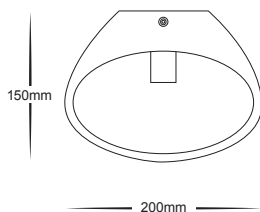

Arc

- High density extra strong plaster
- Super bright white
- Easily painted to match decor
- IP Rating: IP20
- Indoor use only

PART NUMBER	COLOUR TEMP	LUMENS	INPUT	INCLUDED LED
HV8026C	5500K	240lm	240v	3w SMD E14
HV8026W	3000K	220lm	240v	3w SMD E14