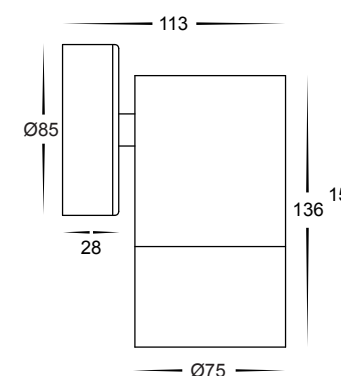

Tivah Maxi Aluminium Black

- Aluminium Poly Powder Coated Black
- Includes a matching aluminium backing plate
- High output reflector to maximise light
- IP Rating: IP65

IMAGE	PART NUMBER	COLOUR TEMP	LUMENS	INPUT	INCLUDED LED
	HV1028T	3000K 4000K 5500K	2x 1080lm 2x 1140lm 2x 1200lm	240v	Tri-Colour Built-in 2x 12w LED
	HV1128T	3000K 4000K 5500K	1080lm 1140lm 1200lm	240v	Tri-Colour Built-in 12w LED
	HV1228T	3000K 4000K 5500K	1080lm 1140lm 1200lm	240v	Tri-Colour Built-in 12w LED

Maxi Up & Down

Maxi Fixed Down

Maxi Single Adjustable

All low voltage products that specify an input of 12v or 24v DC must be used with a suitable LED driver, refer to pages 275 - 282
Lumen output measured at source. All globes supplied with fittings are non dimmable. If you require 240v dimmable globes refer to page 362