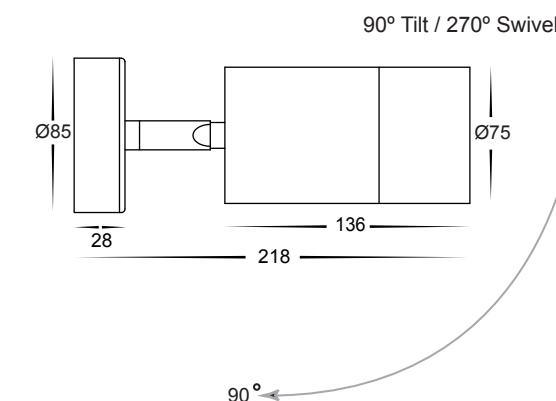

Tivah Maxi Aluminium Black

- Aluminium Poly Powder Coated Black
- Includes a matching aluminium backing plate
- High output reflector to maximise light
- IP Rating: IP65

IMAGE	PART NUMBER	COLOUR TEMP	LUMENS	INPUT	INCLUDED LED
	HV1028T	3000K 4000K 5500K	2x 1080lm 2x 1140lm 2x 1200lm	240v	Tri-Colour Built-in 2x 12w LED
	HV1128T	3000K 4000K 5500K	1080lm 1140lm 1200lm	240v	Tri-Colour Built-in 12w LED
	HV1228T	3000K 4000K 5500K	1080lm 1140lm 1200lm	240v	Tri-Colour Built-in 12w LED

All low voltage products that specify an input of 12v or 24v DC must be used with a suitable LED driver, refer to pages 275 - 282
Lumen output measured at source. All globes supplied with fittings are non dimmable. If you require 240v dimmable globes refer to page 362

Maxi Up & Down

Maxi Fixed Down

Maxi Single Adjustable

All low voltage products that specify an input of 12v or 24v DC must be used with a suitable LED driver, refer to pages 275 - 282
Lumen output measured at source. All globes supplied with fittings are non dimmable. If you require 240v dimmable globes refer to page 362