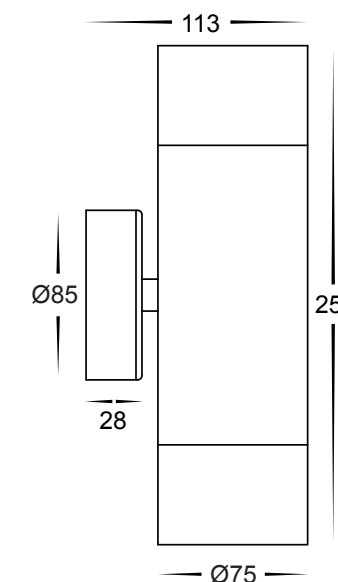

Tivah Maxi Aluminium Black

- Aluminium Poly Powder Coated Black
- Includes a matching aluminium backing plate
- High output reflector to maximise light
- IP Rating: IP65

IMAGE	PART NUMBER	COLOUR TEMP	LUMENS	INPUT	INCLUDED LED
	HV1028T	3000K 4000K 5500K	2x 1080lm 2x 1140lm 2x 1200lm	240v	Tri-Colour Built-in 2x 12w LED
	HV1128T	3000K 4000K 5500K	1080lm 1140lm 1200lm	240v	Tri-Colour Built-in 12w LED
	HV1228T	3000K 4000K 5500K	1080lm 1140lm 1200lm	240v	Tri-Colour Built-in 12w LED

Maxi Up & Down

Maxi Fixed Down

Maxi Single Adjustable

All low voltage products that specify an input of 12v or 24v DC must be used with a suitable LED driver, refer to pages 275 - 282
Lumen output measured at source. All globes supplied with fittings are non dimmable. If you require 240v dimmable globes refer to page 362