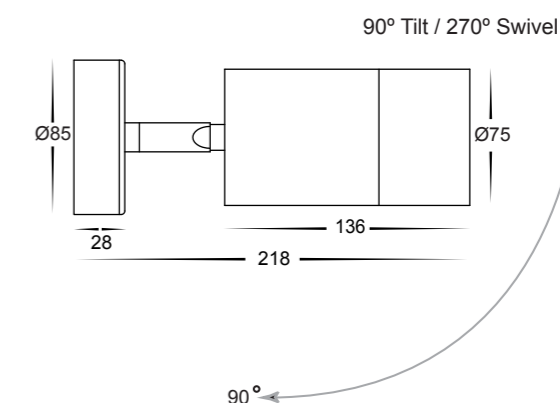

## Tivah Maxi 316 Stainless Steel

- 316 Stainless Steel
- Includes a matching backing plate
- High output reflector to maximise light
- IP Rating: IP65

IMAGE	PART NUMBER	COLOUR TEMP	LUMENS	INPUT	INCLUDED LED
	<b>HV1008T</b>	3000K 4000K 5500K	2x 1080lm 2x 1140lm 2x 1200lm	240v	<b>Tri-Colour</b> Built-in 2x 12w LED
IMAGE	PART NUMBER	COLOUR TEMP	LUMENS	INPUT	INCLUDED LED
	<b>HV1108T</b>	3000K 4000K 5500K	1080lm 1140lm 1200lm	240v	<b>Tri-Colour</b> Built-in 12w LED
IMAGE	PART NUMBER	COLOUR TEMP	LUMENS	INPUT	INCLUDED LED
	<b>HV1208T</b>	3000K 4000K 5500K	1080lm 1140lm 1200lm	240v	<b>Tri-Colour</b> Built-in 12w LED

Maxi Up & Down

Maxi Fixed Down

Maxi Single Adjustable

All low voltage products that specify an input of 12v or 24v DC must be used with a suitable LED driver, refer to pages 275 - 282  
Lumen output measured at source. All globes supplied with fittings are non dimmable. If you require 240v dimmable globes refer to page 362