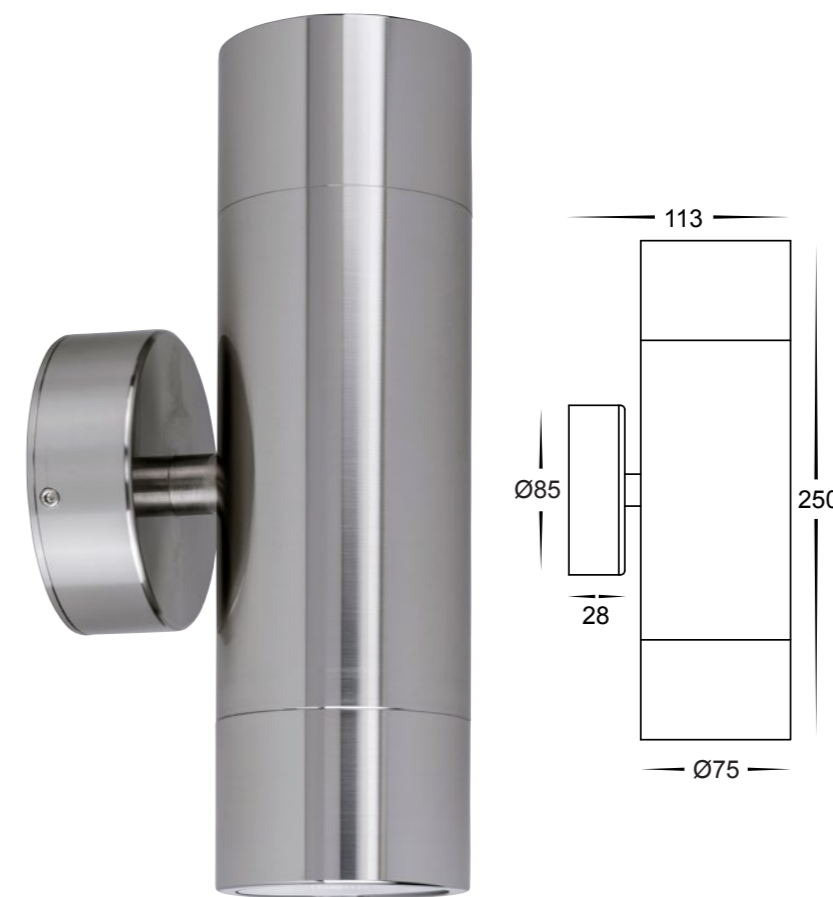

## Tivah Maxi 316 Stainless Steel

- 316 Stainless Steel
- Includes a matching backing plate
- High output reflector to maximise light
- IP Rating: IP65

IMAGE	PART NUMBER	COLOUR TEMP	LUMENS	INPUT	INCLUDED LED
	<b>HV1008T</b>	3000K 4000K 5500K	2x 1080lm 2x 1140lm 2x 1200lm	240v	<b>Tri-Colour</b> Built-in 2x 12w LED
IMAGE	PART NUMBER	COLOUR TEMP	LUMENS	INPUT	INCLUDED LED
	<b>HV1108T</b>	3000K 4000K 5500K	1080lm 1140lm 1200lm	240v	<b>Tri-Colour</b> Built-in 12w LED
IMAGE	PART NUMBER	COLOUR TEMP	LUMENS	INPUT	INCLUDED LED
	<b>HV1208T</b>	3000K 4000K 5500K	1080lm 1140lm 1200lm	240v	<b>Tri-Colour</b> Built-in 12w LED

Maxi Up & Down

Maxi Fixed Down

Maxi Single Adjustable

All low voltage products that specify an input of 12v or 24v DC must be used with a suitable LED driver, refer to pages 275 - 282  
Lumen output measured at source. All globes supplied with fittings are non dimmable. If you require 240v dimmable globes refer to page 362