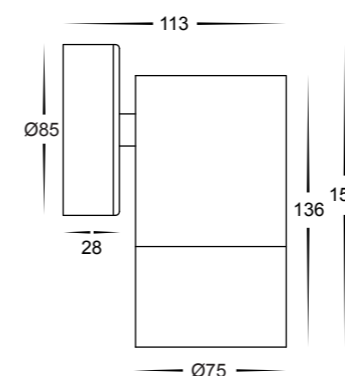

## Tivah Maxi 316 Stainless Steel

- 316 Stainless Steel
- Includes a matching backing plate
- High output reflector to maximise light
- IP Rating: IP65

IMAGE	PART NUMBER	COLOUR TEMP	LUMENS	INPUT	INCLUDED LED
	<b>HV1008T</b>	3000K 4000K 5500K	2x 1080lm 2x 1140lm 2x 1200lm	240v	<b>Tri-Colour</b> Built-in 2x 12w LED
IMAGE	PART NUMBER	COLOUR TEMP	LUMENS	INPUT	INCLUDED LED
	<b>HV1108T</b>	3000K 4000K 5500K	1080lm 1140lm 1200lm	240v	<b>Tri-Colour</b> Built-in 12w LED
IMAGE	PART NUMBER	COLOUR TEMP	LUMENS	INPUT	INCLUDED LED
	<b>HV1208T</b>	3000K 4000K 5500K	1080lm 1140lm 1200lm	240v	<b>Tri-Colour</b> Built-in 12w LED

Maxi Up & Down

Maxi Fixed Down

Maxi Single Adjustable

All low voltage products that specify an input of 12v or 24v DC must be used with a suitable LED driver, refer to pages 275 - 282  
Lumen output measured at source. All globes supplied with fittings are non dimmable. If you require 240v dimmable globes refer to page 362