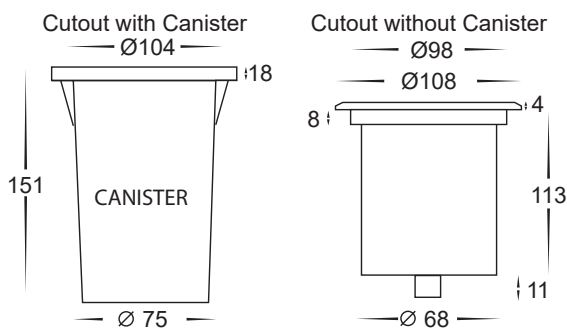

Luta 316 Stainless Steel

- Adjustable round inground uplighter
- Stainless Steel 316 Marine Grade cover
- 30° Tilt
- Trafficable to 500Kg
- Flush Tempered glass
- Face diameter: 108mm
- Installation depth needed: 160mm
- IK Rating: IK10
- IP Rating: IP67
- **NOTE: Adequate drainage must be allowed**

Compatible with
Tri-Colour 9in1
 3w, 5w, 7w
 12v or 24v LED Globe

IMAGE	PART NUMBER	COLOUR TEMP	LUMENS	INPUT	INCLUDED LED
	HV1825T	3000K 4000K 5500K	270lm 285lm 300lm	12v DC	Tri-Colour 5w MR16 LED See page 275 for compatible drivers