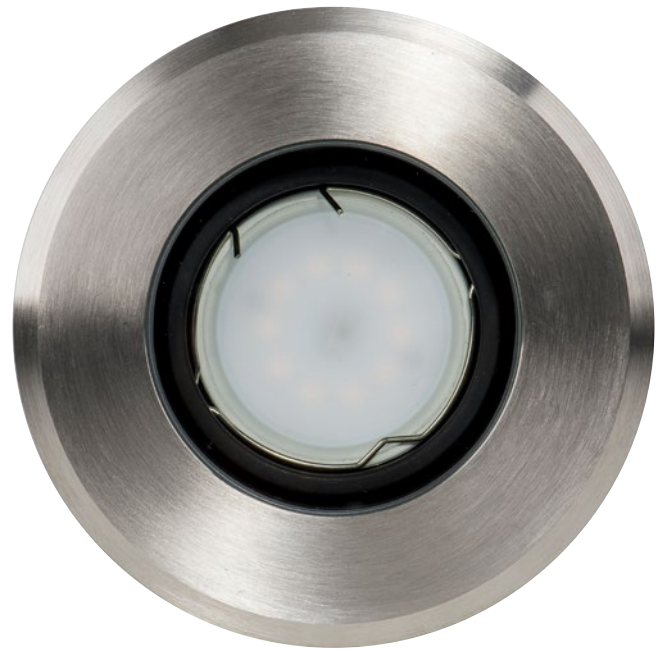

Luta 316 Stainless Steel

- Adjustable round inground uplighter
- Stainless Steel 316 Marine Grade cover
- 30° Tilt
- Trafficable to 500Kg
- Flush Tempered glass
- Face diameter: 108mm
- Installation depth needed: 160mm
- IK Rating: IK10
- IP Rating: IP67
- **NOTE: Adequate drainage must be allowed**

Compatible with
Tri-Colour 9in1
 3w, 5w, 7w
 12v or 24v LED Globe

IMAGE	PART NUMBER	COLOUR TEMP	LUMENS	INPUT	INCLUDED LED
	HV1825T	3000K 4000K 5500K	270lm 285lm 300lm	12v DC	Tri-Colour 5w MR16 LED See page 275 for compatible drivers

All low voltage products that specify an input of 12v or 24v DC must be used with a suitable LED driver, refer to pages 275 - 282. Lumen output measured at source. All globes supplied with fittings are non dimmable. If you require 240v dimmable globes refer to page 362