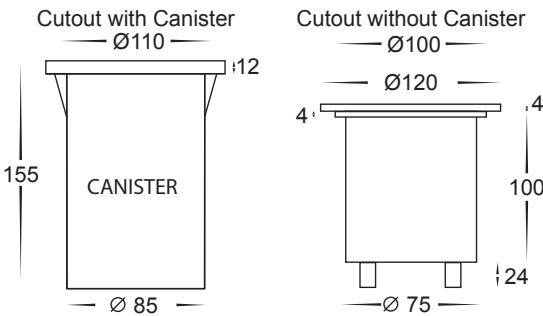

Metro 316 Stainless Steel

- Inground uplighter round
- Stainless Steel 316 Marine Grade cover
- Flush tempered glass
- Trafficable to 600Kg
- Face diameter: 120mm
- Installation depth: 155mm
- IK Rating: IK08
- IP Rating: IP65
- **NOTE: Adequate drainage must be allowed**

Compatible with
Tri-Colour 9in1
3w, 5w, 7w
12v,24v or 240v LED Globe

IMAGE	PART NUMBER	COLOUR TEMP	LUMENS	INPUT	INCLUDED LED
	HV1801T	3000K 4000K 5500K	270lm 285lm 300lm	12v DC	 Tri-Colour 5w MR16 LED See page 275 for compatible drivers
	HV1806T	3000K 4000K 5500K	270lm 285lm 300lm	240v	 Tri-Colour 5w GU10 LED