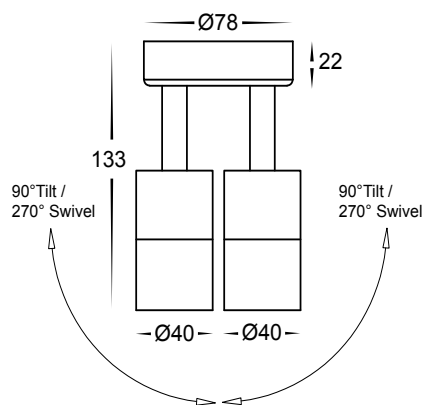

**Mini Single Adjustable**

**Mini Double Adjustable**

| IMAGE   | PART NUMBER         | COLOUR TEMP   | LUMENS              | INPUT  | INCLUDED LED   |
|---|---------------------|---------------|---------------------|--------|--|
|  | <b>HV1207MR11NW</b> | 3000K + 4000K | 270lm + 300lm       | 12v DC |  3w 3000k MR11 LED + 3w 4000k MR11 LED<br>See page 275 for compatible drivers       |
| IMAGE   | PART NUMBER         | COLOUR TEMP   | LUMENS              | INPUT  | INCLUDED LED   |
|  | <b>HV1307MR11NW</b> | 3000K + 4000K | 2x 270lm + 2x 300lm | 12v DC |  2x 3w 3000k MR11 LED + 2x 3w 4000k MR11 LED<br>See page 275 for compatible drivers |