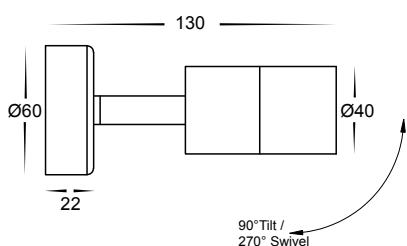

**Mini Single Adjustable**

**Mini Double Adjustable**

| IMAGE   | PART NUMBER         | COLOUR TEMP   | LUMENS              | INPUT  | INCLUDED LED   |
|---|---------------------|---------------|---------------------|--------|--|
|  | <b>HV1207MR11NW</b> | 3000K + 4000K | 270lm + 300lm       | 12v DC |  3w 3000k MR11 LED + 3w 4000k MR11 LED<br>See page 275 for compatible drivers       |
| IMAGE   | PART NUMBER         | COLOUR TEMP   | LUMENS              | INPUT  | INCLUDED LED   |
|  | <b>HV1307MR11NW</b> | 3000K + 4000K | 2x 270lm + 2x 300lm | 12v DC |  2x 3w 3000k MR11 LED + 2x 3w 4000k MR11 LED<br>See page 275 for compatible drivers |