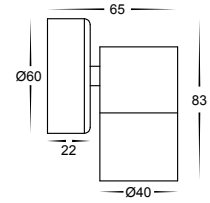

Mini Up & Down

Mini Fixed Down

Tivah Mini 316 Stainless Steel

- 316 Stainless Steel
- Includes a matching backing plate
- High output reflector to maximise light
- IP Rating: IP65

IMAGE	PART NUMBER	COLOUR TEMP	LUMENS	INPUT	INCLUDED LED
	HV1007MR11NW	3000K + 4000K	2x 270lm + 2x 300lm	12v DC	 2x 3w 3000k MR11 LED + 2x 3w 4000k MR11 LED See page 275 for compatible drivers
IMAGE	PART NUMBER	COLOUR TEMP	LUMENS	INPUT	INCLUDED LED
	HV1107MR11NW	3000K + 4000K	270lm + 300lm	12v DC	 3w 3000k MR11 LED + 3w 4000k MR11 LED See page 275 for compatible drivers