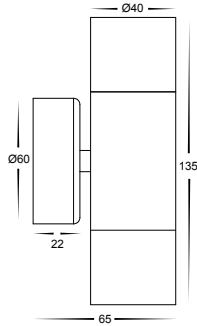

Mini Up & Down

Mini Fixed Down

Tivah Mini 316 Stainless Steel

- 316 Stainless Steel
- Includes a matching backing plate
- High output reflector to maximise light
- IP Rating: IP65

IMAGE	PART NUMBER	COLOUR TEMP	LUMENS	INPUT	INCLUDED LED
	HV1007MR11NW	3000K + 4000K	2x 270lm + 2x 300lm	12v DC	 2x 3w 3000k MR11 LED + 2x 3w 4000k MR11 LED See page 275 for compatible drivers
IMAGE	PART NUMBER	COLOUR TEMP	LUMENS	INPUT	INCLUDED LED
	HV1107MR11NW	3000K + 4000K	270lm + 300lm	12v DC	 3w 3000k MR11 LED + 3w 4000k MR11 LED See page 275 for compatible drivers