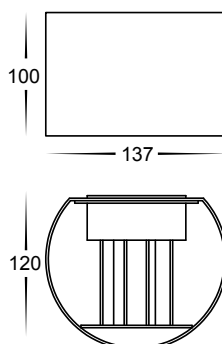

## Versa Aluminium

- Up & Down LED Wall Light
- Aluminium Poly Powder Coated Black and White
- Adjustable beam angle
- IP Rating: IP65

IMAGE	PART NUMBER	COLOUR TEMP	LUMENS	INPUT	INCLUDED LED
	<b>HV3658T-BLK-RND</b>	3000K 4000K 5500K	2x 220lm 2x 230lm 2x 240lm	240v	<b>Tri-Colour</b> Built-in 2x 3w LED
IMAGE	PART NUMBER	COLOUR TEMP	LUMENS	INPUT	INCLUDED LED
	<b>HV3658T-WHT-RND</b>	3000K 4000K 5500K	2x 220lm 2x 230lm 2x 240lm	240v	<b>Tri-Colour</b> Built-in 2x 3w LED