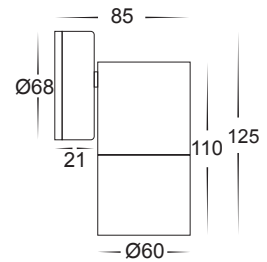

Up & Down

Fixed Down

Tivah Antique Brass

- Solid Brass With Antique Brass Finish
- Includes a matching brass backing plate
- High output reflector to maximise light
- IP Rating: IP65

MR16 Models are compatible with 12v & 24v Havit Tri-Colour 9in1 Globes HV9507 & HV9508

IMAGE	PART NUMBER	COLOUR TEMP	LUMENS	INPUT	INCLUDED LED
	HV1095T	3000K 4000K 5500K	2x 240-560lm 2x 255-595lm 2x 270-630lm	240v	9 in 1 Tri-Colour 2x 3/5/7w GU10 LED
	HV1097GU10T	3000K 4000K 5500K	2x 270lm 2x 285lm 2x 300lm	240v	Tri-Colour 2x 5w GU10 LED
	HV1097MR16T	3000K 4000K 5500K	2x 270lm 2x 285lm 2x 300lm	12v DC	Tri-Colour 2x 5w MR16 LED <small>See page 275 for compatible drivers</small>
IMAGE	PART NUMBER	COLOUR TEMP	LUMENS	INPUT	INCLUDED LED
	HV1195T	3000K 4000K 5500K	240-560lm 255-595lm 270-630lm	240v	9 in 1 Tri-Colour 3/5/7w GU10 LED
	HV1197GU10T	3000K 4000K 5500K	270lm 285lm 300lm	240v	Tri-Colour 5w GU10 LED
	HV1197MR16T	3000K 4000K 5500K	270lm 285lm 300lm	12v DC	Tri-Colour 5w MR16 LED <small>See page 275 for compatible drivers</small>