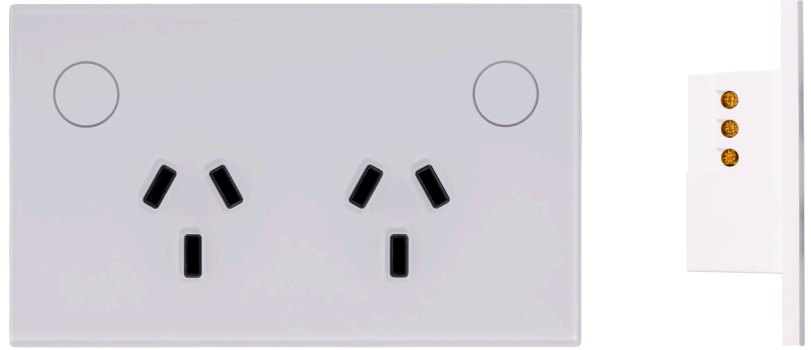

WiFi Double Powerpoints

PRODUCT SPECIFICATIONS

Material	Plastic with Glass Front
Colour	White or Black
IP Rating	IP20
Frequency	Wifi 2.4ghz
Max Load	10A
Input Voltage	240v
Dimmable	No
Neutral Required	Yes
Warranty	3 Years Replacement*

IP RATING 	APPROVAL 	APP
----------------------	---------------------	----------------

--	--

DIMENSIONS

Product Ordering

Image	Part Number	Colour	Barcode
	HV9114	White	9350418035196
	HV9214	Black	9350418035202