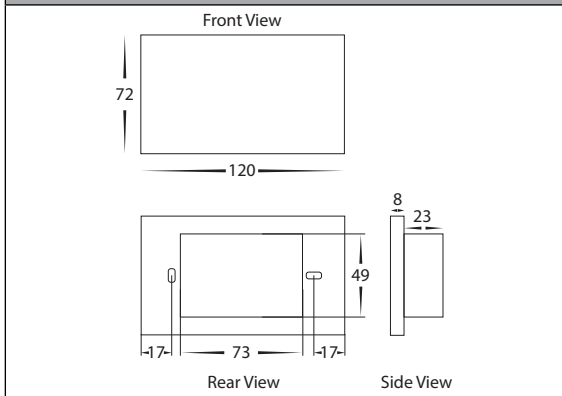

WiFi Double Powerpoints

PRODUCT SPECIFICATIONS

Material	Plastic with Glass Front
Colour	White or Black
IP Rating	IP20
Frequency	Wifi 2.4ghz
Max Load	10A
Input Voltage	240v
Dimmable	No
Neutral Required	Yes
Warranty	3 Years Replacement*

IP RATING 	APPROVAL 	APP
----------------------	---------------------	----------------

--	--

DIMENSIONS

Product Ordering

Image	Part Number	Colour	Barcode
	HV9114	White	9350418035196
	HV9214	Black	9350418035202