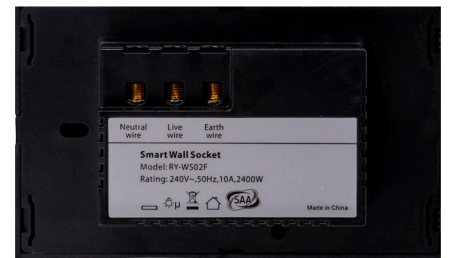

WiFi Double Powerpoints

PRODUCT SPECIFICATIONS

Material	Plastic with Glass Front
Colour	White or Black
IP Rating	IP20
Frequency	Wifi 2.4ghz
Max Load	10A
Input Voltage	240v
Dimmable	No
Neutral Required	Yes
Warranty	3 Years Replacement*

IP RATING 	APPROVAL 	APP
----------------------	---------------------	----------------

--	--

DIMENSIONS

Product Ordering

Image	Part Number	Colour	Barcode
	HV9114	White	9350418035196
	HV9214	Black	9350418035202