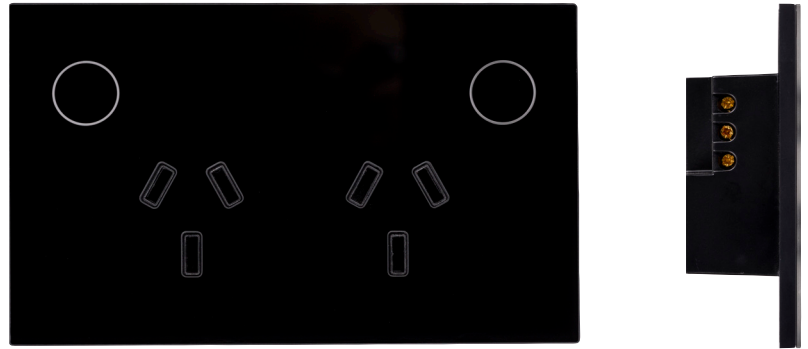

WiFi Double Powerpoints

PRODUCT SPECIFICATIONS

Material	Plastic with Glass Front
Colour	White or Black
IP Rating	IP20
Frequency	Wifi 2.4ghz
Max Load	10A
Input Voltage	240v
Dimmable	No
Neutral Required	Yes
Warranty	3 Years Replacement*

IP RATING 	APPROVAL 	APP
----------------------	---------------------	----------------

--	--

DIMENSIONS

Product Ordering

Image	Part Number	Colour	Barcode
	HV9114	White	9350418035196
	HV9214	Black	9350418035202