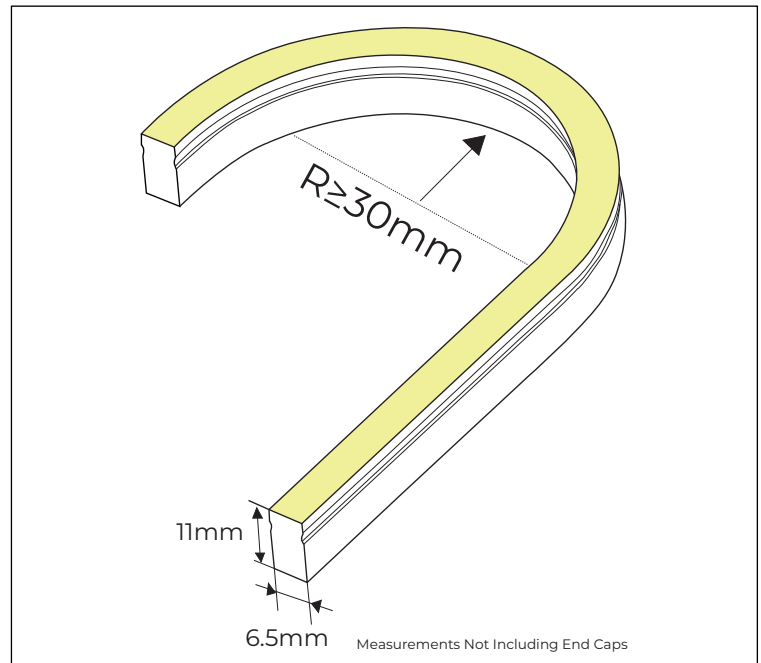

Shown with PVC Channel

GREEN

Optional Accessories

Image	Dimensions	Part Number	Description	Barcode
		HV9792-ALU	Aluminium Channel (up to 3m Length)	9350418024664
		HV9792-PVC-CHANNEL	PVC Channel (1000mm Length)	9350418024671
		HV9792-PVC-CHANNEL-2M	PVC Channel (2000mm Length)	9350418028983
		HV9792-MC	2x Mounting Clips	9350418024657

*Ordered after 01-01-2022

For More Information Contact Havit Lighting

143 Beauchamp Road
Matraville NSW 2036
Australia

Tel: 02 9381 8300
Fax: 02 9666 8881
Email: sales@havit.com.au
Web: www.havit.com.au

Warranty Terms & Conditions

www.havit.com.au