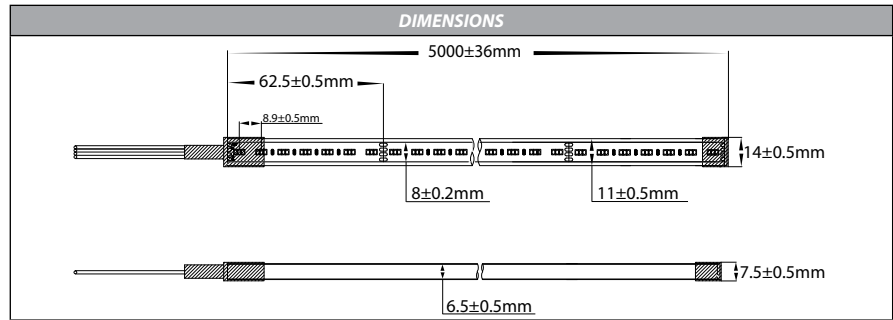

14.4w IP67 24v DC 336LED

RGB Haviflex LED Strip

Product Specifications

| | |
|-----------------------------|---|
| Watts Per Metre | 14.4w |
| Input Voltage | 24v DC |
| Colour Temp | RGB (Red + Green + Blue) |
| Beam Angle | 120° |
| Bending Radius | 30mm |
| IP Rating | IP67 |
| Size not Including End Caps | 6mm (W) x 11mm (H) |
| Size Including End Caps | 7.5mm (W) x 14mm (H) |
| PCB | 3oz |
| CRI | >80 |
| Lamp Expectancy | >50000hrs |
| Wiring | Parallel |
| Dimmable | Yes |
| LED Chip Type | 2216 |
| No. Chips Per Metre | 336 |
| Maximum Cut Length | 5000mm |
| Cutting Increments | 62.5mm |
| Mounting | Mounting Clips (4x Supplied Per Metre) |
| Operating Temperature | 0 - + 60° Celcius |
| Ambient Temperature | -20° - + 50° Celcius |
| Warranty | 3 Years Replacement* |

Product Ordering - Per Metre

| Image | Part Number | Colour Temp | Lumens | Barcode |
|-------|----------------------------|----------------------------|--------|---------------|
| | HV9792-IP67-336-RGB | RGB (Red, Green + Blue) | 600lm | 9350418024640 |

Product Ordering - 20m Reels

| Image | Part Number | Colour Temp | Lumens | Barcode |
|-------|--------------------------------|----------------------------|--------|---------------|
| | HV9792-IP67-336-RGB-20M | RGB (Red, Green + Blue) | 600lm | 9350418031877 |

| Image | Dimensions | Part Number | Description | Barcode |
|-------|------------|------------------------------|--|---------------|
| | | HV9792-ALU | Aluminium Channel (up to 3m Length) | 9350418024664 |
| | | HV9792-PVC-CHANNEL | PVC Channel (1000mm Length) | 9350418024671 |
| | | HV9792-PVC-CHANNEL-2M | PVC Channel (2000mm Length) | 9350418028983 |
| | | HV9792-MC | 2x Mounting Clips | 9350418024657 |