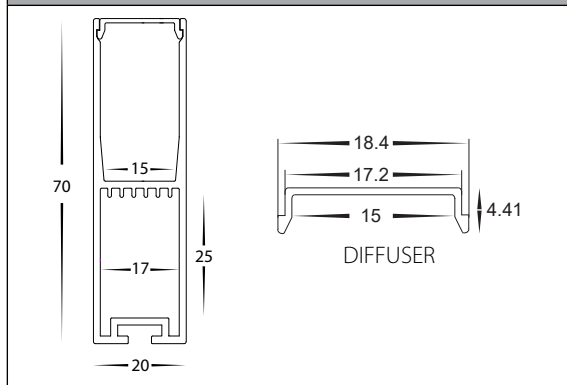

Surface Mounted or Suspended Aluminium Profile

PRODUCT SPECIFICATIONS

Material	Aluminium
Colours Available	Silver, Black or White
Suits LED Strip Size	Up to 14mm x 6mm
Available Lengths	Up to 3000mm
Installation Method	Surface Mounted or Suspended
IP Rating	IP20
Warranty	3 Years Replacement

DIMENSIONS

HV9693-2070

HV9693-2070-WHT

HV9693-2070-BLK

SAMPLE INSTALLATION DIAGRAM

SUSPENSION KIT TO SUIT

HV9705-9953

Recommended QTY per Length

- Up to 1500mm = 2
- 1500mm - 2500mm = 3
- 2500mm - 3000mm = 4

OPTIONAL LONG RUN DIFFUSER UP TO 20M

HV9693-2070-SD-ROLL

OPTIONAL BLACK DIFFUSER

HV9693-2070-BLKSD

JOINER TO SUIT

HV9693-2070-JOINER

IMAGE	PART NUMBER	INCLUDED
	HV9693-2070	Custom cut lengths up to 3000mm* - Supplied with 2x end caps per length
	HV9693-2070-3M	3000mm Length - Supplied with 6x end caps
	HV9693-2070-BLK	Custom cut lengths up to 3000mm* - Supplied with 2x end caps per length
	HV9693-2070-BLK-3M	3000mm Length - Supplied with 6x end caps
	HV9693-2070-WHT	Custom cut lengths up to 3000mm* - Supplied with 2x end caps per length
	HV9693-2070-WHT-3M	3000mm Length - Supplied with 6x end caps