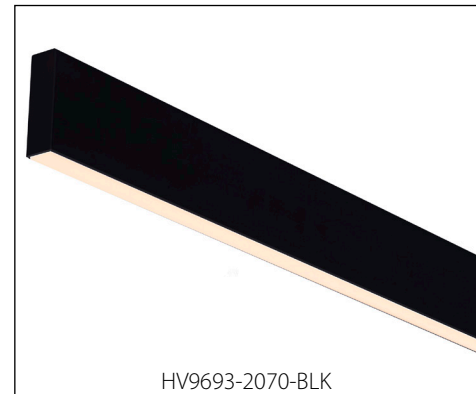

Surface Mounted or Suspended Aluminium Profile

PRODUCT SPECIFICATIONS

Material	Aluminium
Colours Available	Silver, Black or White
Suits LED Strip Size	Up to 14mm x 6mm
Available Lengths	Up to 3000mm
Installation Method	Surface Mounted or Suspended
IP Rating	IP20
Warranty	3 Years Replacement

DIMENSIONS

HV9693-2070

HV9693-2070-WHT

HV9693-2070-BLK

SAMPLE INSTALLATION DIAGRAM

SUSPENSION KIT TO SUIT

HV9705-9953

Recommended QTY per Length

- Up to 1500mm = 2
- 1500mm - 2500mm = 3
- 2500mm - 3000mm = 4

OPTIONAL LONG RUN DIFFUSER UP TO 20M

HV9693-2070-SD-ROLL

OPTIONAL BLACK DIFFUSER

HV9693-2070-BLKSD

JOINER TO SUIT

HV9693-2070-JOINER

IMAGE	PART NUMBER	INCLUDED
	HV9693-2070	Custom cut lengths up to 3000mm* - Supplied with 2x end caps per length
	HV9693-2070-3M	3000mm Length - Supplied with 6x end caps
	HV9693-2070-BLK	Custom cut lengths up to 3000mm* - Supplied with 2x end caps per length
	HV9693-2070-BLK-3M	3000mm Length - Supplied with 6x end caps
	HV9693-2070-WHT	Custom cut lengths up to 3000mm* - Supplied with 2x end caps per length
	HV9693-2070-WHT-3M	3000mm Length - Supplied with 6x end caps