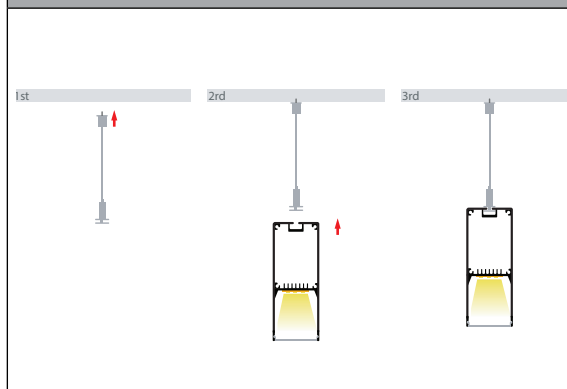

Surface Mounted or Suspended Aluminium Profile

PRODUCT SPECIFICATIONS

Material	Aluminium
Colours Available	Silver, Black or White
Suits LED Strip Size	Up to 14mm x 6mm
Available Lengths	Up to 3000mm
Installation Method	Surface Mounted or Suspended
IP Rating	IP20
Warranty	3 Years Replacement

DIMENSIONS

HV9693-2070

HV9693-2070-WHT

HV9693-2070-BLK

SAMPLE INSTALLATION DIAGRAM

SUSPENSION KIT TO SUIT

HV9705-9953

Recommended QTY per Length

- Up to 1500mm = 2
- 1500mm - 2500mm = 3
- 2500mm - 3000mm = 4

OPTIONAL LONG RUN DIFFUSER UP TO 20M

HV9693-2070-SD-ROLL

OPTIONAL BLACK DIFFUSER

HV9693-2070-BLKSD

JOINER TO SUIT

HV9693-2070-JOINER

IMAGE	PART NUMBER	INCLUDED
	HV9693-2070	Custom cut lengths up to 3000mm* - Supplied with 2x end caps per length
	HV9693-2070-3M	3000mm Length - Supplied with 6x end caps
	HV9693-2070-BLK	Custom cut lengths up to 3000mm* - Supplied with 2x end caps per length
	HV9693-2070-BLK-3M	3000mm Length - Supplied with 6x end caps
	HV9693-2070-WHT	Custom cut lengths up to 3000mm* - Supplied with 2x end caps per length
	HV9693-2070-WHT-3M	3000mm Length - Supplied with 6x end caps