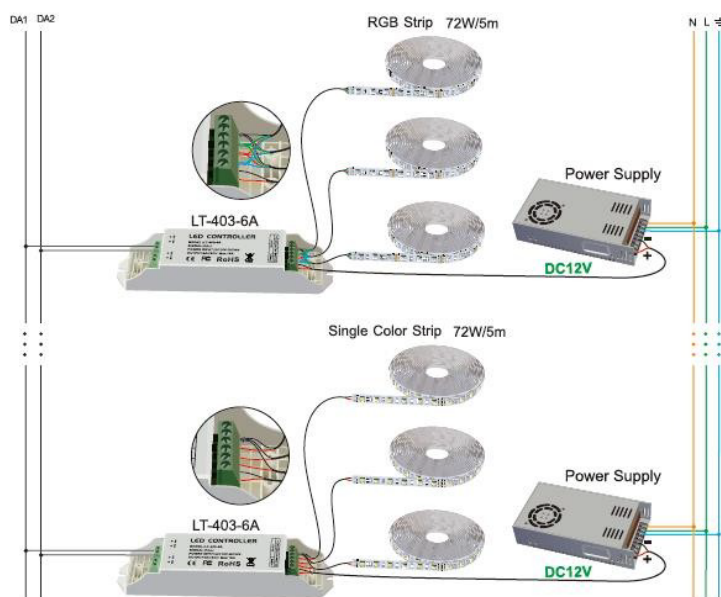

PRODUCT SPECIFICATIONS

- Material:** Plastic
- Colour:** White
- LED Strip Type:** RGB
- No. of Channels:** 3
- Input Voltage:** 12v DC or 24v DC
- Output Power:** 3x 6A (216w/432w)
- Input Signal:** Dali
- IP Rating:** IP20
- Dimmable:** Yes (0.1% - 100%)
- Warranty:** 2 Years Replacement**

DIMENSIONS

IP RATING

SAMPLE INSTALLATION DIAGRAM

Product Ordering

IMAGE

PART NUMBER

HV9107-LT-403-6A

** See Warranty Terms and Conditions for more information