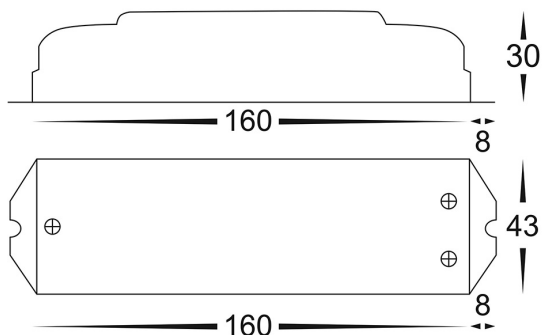

PRODUCT SPECIFICATIONS

- Material:** Plastic
- Colour:** White
- LED Strip Type:** RGB
- No. of Channels:** 3
- Input Voltage:** 12v DC or 24v DC
- Output Power:** 3x 6A (216w/432w)
- Input Signal:** Dali
- IP Rating:** IP20
- Dimmable:** Yes (0.1% - 100%)
- Warranty:** 2 Years Replacement**

DIMENSIONS

IP RATING

SAMPLE INSTALLATION DIAGRAM

Product Ordering

IMAGE

PART NUMBER

HV9107-LT-403-6A

** See Warranty Terms and Conditions for more information