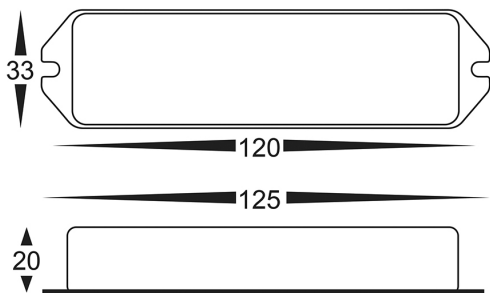

PRODUCT SPECIFICATIONS

- Material:** Plastic
- Colour:** White
- LED Strip Type:** CT
- No. of Channels:** 2
- Input Voltage:** 12v DC or 24v DC
- Output Power:** 2x 6A (144w/288w)
- Network Type:** 2.4gHZ, IEEE 802.11b/g/n
- IP Rating:** IP20
- Dimmable:** Yes (5% - 100%)
- Warranty:** 2 Years Replacement**

DIMENSIONS

COMPATIBLE WITH

L-Home App
 Download on the
App Store
 GET IT ON
Google Play

iOS / Android

IP RATING

SAMPLE INSTALLATION DIAGRAM

Load power below 240W,
 use this round adapter
 socket for connection.