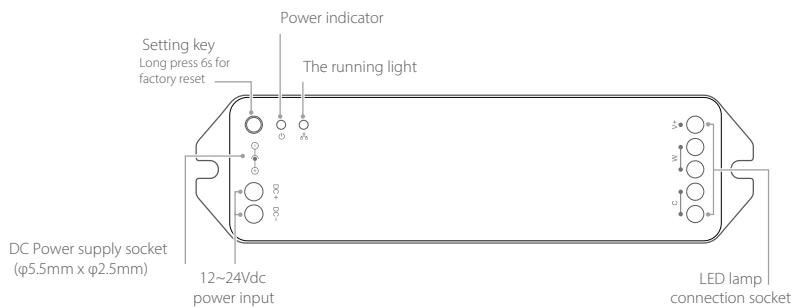

PRODUCT SPECIFICATIONS

- Material:** Plastic
- Colour:** White
- LED Strip Type:** CT
- No. of Channels:** 2
- Input Voltage:** 12v DC or 24v DC
- Output Power:** 2x 6A (144w/288w)
- Network Type:** 2.4gHZ, IEEE 802.11b/g/n
- IP Rating:** IP20
- Dimmable:** Yes (5% - 100%)
- Warranty:** 2 Years Replacement**

DIMENSIONS

COMPATIBLE WITH

L-Home App
 Download on the
App Store
 GET IT ON
Google Play

iOS / Android

IP RATING

SAMPLE INSTALLATION DIAGRAM

Load power below 240W,
 use this round adapter
 socket for connection.