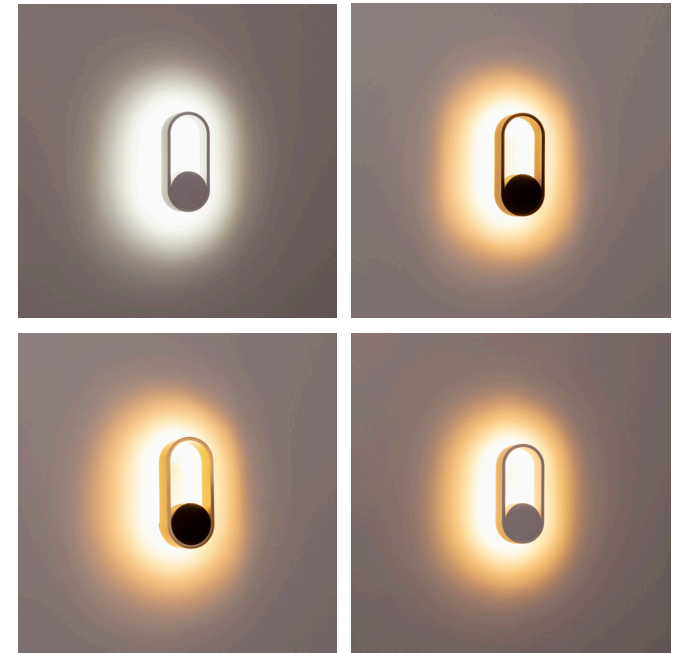

Ovale

Indoor Wall Light

| | |
|--------------------------|--|
| Name | Ovale |
| Material | Aluminium |
| Colour | Black, Black + Brass, White, White + Brass |
| IP Rating | IP20 |
| IK Rating | IK08 |
| Diffuser Type | Polycarbonate |
| Max Wattage | 7w |
| Colour Temp | <div style="display: flex; gap: 5px;"> <div style="width: 10px; height: 10px; background-color: yellow; border: 1px solid black;"></div> 3000k <div style="width: 10px; height: 10px; background-color: lightblue; border: 1px solid black;"></div> 4000k <div style="width: 10px; height: 10px; background-color: blue; border: 1px solid black;"></div> 5500k </div> |
| Installation Type | Ceiling - Surface Mounted |
| Lamp Base | Built in LED |
| Protection Class | 1 (Earth Required) |
| Lamp Expectancy | <30,000hrs |
| CRI | CRI>80 |
| Dimmable | Yes - Triac Dimming |
| Warranty | 3 Years Replacement |

Product Ordering

| Image | Part Number | Colour Temp | Lumens | Input Voltage | Beam Angle | Included LED | Barcode |
|-------|----------------------|--|-------------------------|---------------|------------|--------------------------------------|---------------|
| | HV8080T-BLK | <div style="display: flex; gap: 5px;"> <div style="width: 10px; height: 10px; background-color: yellow; border: 1px solid black;"></div> 3000k <div style="width: 10px; height: 10px; background-color: lightblue; border: 1px solid black;"></div> 4000k <div style="width: 10px; height: 10px; background-color: blue; border: 1px solid black;"></div> 5500k </div> | 400lm 420lm 410lm | 240v AC | 120° | Tri Colour 7w Built in LED | 9350418033734 |
| | HV8080T-BLKBR | | | | | | 9350418033727 |
| | HV8080T-WHT | | | | | | 9350418033758 |
| | HV8080T-WHTBR | | | | | | 9350418033741 |