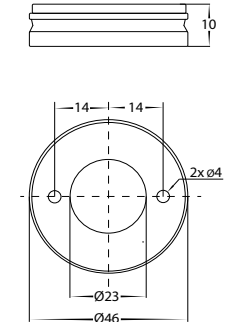

Ovale

Indoor Wall Light

| | |
|--------------------------|--|
| Name | Ovale |
| Material | Aluminium |
| Colour | Black, Black + Brass, White, White + Brass |
| IP Rating | IP20 |
| IK Rating | IK08 |
| Diffuser Type | Polycarbonate |
| Max Wattage | 7w |
| Colour Temp | <div style="display: flex; gap: 5px;"> <div style="width: 10px; height: 10px; background-color: yellow; border: 1px solid black;"></div> 3000k <div style="width: 10px; height: 10px; background-color: lightblue; border: 1px solid black;"></div> 4000k <div style="width: 10px; height: 10px; background-color: blue; border: 1px solid black;"></div> 5500k </div> |
| Installation Type | Ceiling - Surface Mounted |
| Lamp Base | Built in LED |
| Protection Class | 1 (Earth Required) |
| Lamp Expectancy | <30,000hrs |
| CRI | CRI>80 |
| Dimmable | Yes - Triac Dimming |
| Warranty | 3 Years Replacement |

Product Ordering

| Image | Part Number | Colour Temp | Lumens | Input Voltage | Beam Angle | Included LED | Barcode |
|-------|----------------------|--|-------------------------|---------------|------------|--------------------------------------|---------------|
| | HV8080T-BLK | <div style="display: flex; gap: 5px;"> <div style="width: 10px; height: 10px; background-color: yellow; border: 1px solid black;"></div> 3000k <div style="width: 10px; height: 10px; background-color: lightblue; border: 1px solid black;"></div> 4000k <div style="width: 10px; height: 10px; background-color: blue; border: 1px solid black;"></div> 5500k </div> | 400lm 420lm 410lm | 240v AC | 120° | Tri Colour 7w Built in LED | 9350418033734 |
| | HV8080T-BLKBR | | | | | | 9350418033727 |
| | HV8080T-WHT | | | | | | 9350418033758 |
| | HV8080T-WHTBR | | | | | | 9350418033741 |

Dimensions

Mounting Base

Optional Havit Compatible Accessories

| Image | Part Number | Description |
|-------|---------------|-----------------------|
| | HV9625 | LED Dimmer - 300w Max |