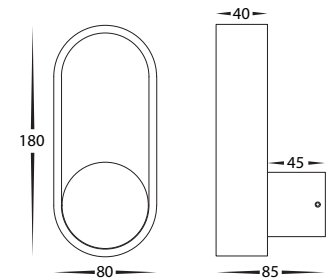

Ovale

Indoor Wall Light

| | |
|--------------------------|--|
| Name | Ovale |
| Material | Aluminium |
| Colour | Black, Black + Brass, White, White + Brass |
| IP Rating | IP20 |
| IK Rating | IK08 |
| Diffuser Type | Polycarbonate |
| Max Wattage | 7w |
| Colour Temp | <div style="display: flex; gap: 5px;"> <div style="width: 10px; height: 10px; background-color: yellow; border: 1px solid black;"></div> 3000k <div style="width: 10px; height: 10px; background-color: lightblue; border: 1px solid black;"></div> 4000k <div style="width: 10px; height: 10px; background-color: blue; border: 1px solid black;"></div> 5500k </div> |
| Installation Type | Ceiling - Surface Mounted |
| Lamp Base | Built in LED |
| Protection Class | 1 (Earth Required) |
| Lamp Expectancy | <30,000hrs |
| CRI | CRI>80 |
| Dimmable | Yes - Triac Dimming |
| Warranty | 3 Years Replacement |

Product Ordering

| Image | Part Number | Colour Temp | Lumens | Input Voltage | Beam Angle | Included LED | Barcode |
|-------|----------------------|--|-------------------------|---------------|------------|--------------------------------------|---------------|
| | HV8080T-BLK | <div style="display: flex; gap: 5px;"> <div style="width: 10px; height: 10px; background-color: yellow; border: 1px solid black;"></div> 3000k <div style="width: 10px; height: 10px; background-color: lightblue; border: 1px solid black;"></div> 4000k <div style="width: 10px; height: 10px; background-color: blue; border: 1px solid black;"></div> 5500k </div> | 400lm 420lm 410lm | 240v AC | 120° | Tri Colour 7w Built in LED | 9350418033734 |
| | HV8080T-BLKBR | | | | | | 9350418033727 |
| | HV8080T-WHT | | | | | | 9350418033758 |
| | HV8080T-WHTBR | | | | | | 9350418033741 |

Dimensions

Mounting Base

Optional Havit Compatible Accessories

| Image | Part Number | Description |
|-------|---------------|-----------------------|
| | HV9625 | LED Dimmer - 300w Max |