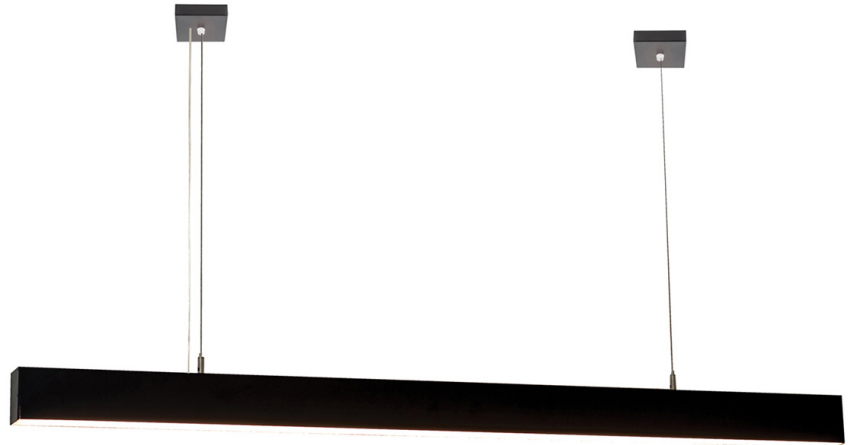

PRODUCT SPECIFICATIONS

Name: Proline

Material: Aluminium

Colour: Black or Silver

IP Rating: IP20

Lamp Base: Built in LED

CRI: ≥80

Cable Length: 2000mm (adjustable)

Wiring: Parallel

Dimmable: No

Warranty: 2 years replacement**

PART NUMBER	COLOUR TEMP	LUMENS*	INPUT VOLTAGE	BEAM ANGLE	INCLUDED GLOBES
HV6001C	5500k	5500lm	240v	120°	Built in 55w LED
HV6001W	3000k	4950lm	240v	120°	Built in 55w LED
HV6001C-BLK	5500k	5500lm	240v	120°	Built in 55w LED
HV6001W-BLK	3000k	4950lm	240v	120°	Built in 55w LED