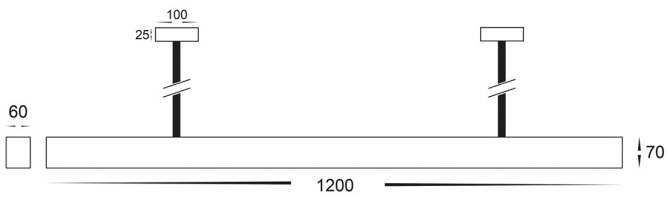

PRODUCT SPECIFICATIONS

Name: Proline

Material: Aluminium

Colour: Black or Silver

IP Rating: IP20

Lamp Base: Built in LED

CRI: ≥80

Cable Length: 2000mm (adjustable)

Wiring: Parallel

Dimmable: No

Warranty: 2 years replacement**

PART NUMBER	COLOUR TEMP	LUMENS*	INPUT VOLTAGE	BEAM ANGLE	INCLUDED GLOBES
HV6001C	5500k	5500lm	240v	120°	Built in 55w LED
HV6001W	3000k	4950lm	240v	120°	Built in 55w LED
HV6001C-BLK	5500k	5500lm	240v	120°	Built in 55w LED
HV6001W-BLK	3000k	4950lm	240v	120°	Built in 55w LED