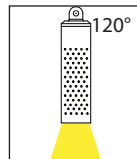

## Product Specifications

Name	Willow
Material	Solid Brass
Colour	Antique Brass, Black, Brass
Cable Length	1500mm (Adjustable)
IP Rating	IP65
IK Rating	IK08
Installation Type	Ceiling - Surface Mounted
Lamp Base	GU10 or MR16
Max Wattage	20w
Protection Class	240v = 1 (Earth Required) 12v DC = 3 (Low Voltage - No Earth Required)
Lamp Expectancy	>30,000hrs
Diffuser Type	Clear Glass
CRI	CRI>80
Dimmable	No
Warranty	3 Years Replacement*

## Product Ordering

Image	Part Number	Colour Temp	Lumens	Input Voltage	Beam Angle	Included LED	Barcode
	<b>HV5901T-AB-240V</b>	3000k 4000k 5000k	270lm 285lm 300lm	240v AC	120°	<b>TRI Colour</b> 5w GU10 LED	9350418032522
	<b>HV5901T-AB-12V</b>	3000k 4000k 5000k	270lm 285lm 300lm	12v DC	120°	<b>TRI Colour</b> 5 MR16 LED	9350418033512
	<b>HV5901T-BLK-240V</b>	3000k 4000k 5000k	270lm 285lm 300lm	240v AC	120°	<b>TRI Colour</b> 5w GU10 LED	9350418032546
	<b>HV5901T-BLK-12V</b>	3000k 4000k 5000k	270lm 285lm 300lm	12v DC	120°	<b>TRI Colour</b> 5 MR16 LED	9350418033536
	<b>HV5901T-BR-240V</b>	3000k 4000k 5000k	270lm 285lm 300lm	240v AC	120°	<b>TRI Colour</b> 5w GU10 LED	9350418032539
	<b>HV5901T-BR-12V</b>	3000k 4000k 5000k	270lm 285lm 300lm	12v DC	120°	<b>TRI Colour</b> 5 MR16 LED	9350418033529