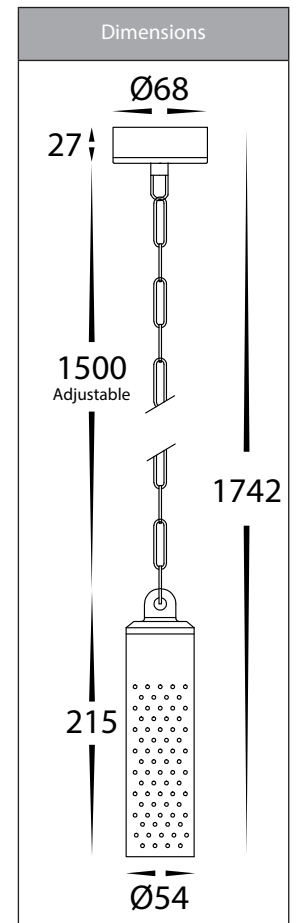

## Product Specifications

Name	Willow
Material	Solid Brass
Colour	Antique Brass, Black, Brass
Cable Length	1500mm (Adjustable)
IP Rating	IP65
IK Rating	IK08
Installation Type	Ceiling - Surface Mounted
Lamp Base	GU10 or MR16
Max Wattage	20w
Protection Class	240v = 1 (Earth Required) 12v DC = 3 (Low Voltage - No Earth Required)
Lamp Expectancy	>30,000hrs
Diffuser Type	Clear Glass
CRI	CRI>80
Dimmable	No
Warranty	3 Years Replacement*

## Product Ordering

Image	Part Number	Colour Temp	Lumens	Input Voltage	Beam Angle	Included LED	Barcode
	<b>HV5901T-AB-240V</b>	3000k 4000k 5000k	270lm 285lm 300lm	240v AC	120°	<b>TRI Colour</b> 5w GU10 LED	9350418032522
	<b>HV5901T-AB-12V</b>	3000k 4000k 5000k	270lm 285lm 300lm	12v DC	120°	<b>TRI Colour</b> 5 MR16 LED	9350418033512
	<b>HV5901T-BLK-240V</b>	3000k 4000k 5000k	270lm 285lm 300lm	240v AC	120°	<b>TRI Colour</b> 5w GU10 LED	9350418032546
	<b>HV5901T-BLK-12V</b>	3000k 4000k 5000k	270lm 285lm 300lm	12v DC	120°	<b>TRI Colour</b> 5 MR16 LED	9350418033536
	<b>HV5901T-BR-240V</b>	3000k 4000k 5000k	270lm 285lm 300lm	240v AC	120°	<b>TRI Colour</b> 5w GU10 LED	9350418032539
	<b>HV5901T-BR-12V</b>	3000k 4000k 5000k	270lm 285lm 300lm	12v DC	120°	<b>TRI Colour</b> 5 MR16 LED	9350418033529