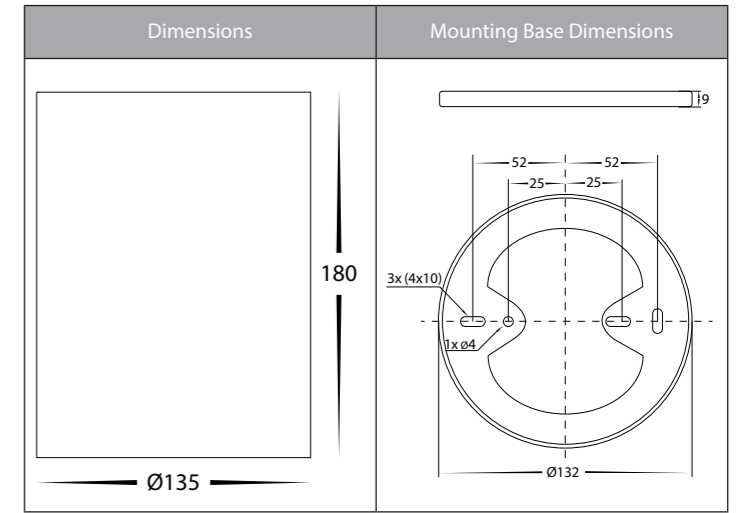

Nella Aluminium Surface Mounted Downlights

Product Specifications

Name	Nella
Material	Aluminium
Colour	Black or White
IP Rating	IP54
Installation Type	Ceiling - Surface Mounted
Lamp Base	Built in LED
Max Wattage	24w
Protection Class	240v Model - 1 (Earth Required) 12v DC Model - 3 (Low Voltage, No Earth Required)
Lamp Expectancy	>30,000hrs
Diffuser Type	Plastic
CRI	CRI>90
Dimmable	Yes - Triac (240V Models Only)
IK Rating	IK08
Warranty	3 Years Replacement*

Chrome Insert

Gold Insert

Product Ordering

Image	Part Number	Colour Temp	Lumens	Input Voltage	Beam Angle	Included LED	Barcode
	HV5844S-BLK	2700k 3000k 4000k 5000k 5700k	1554lm 1638lm 1796lm 1893lm 1968lm	240v AC	60°	Five Colour 24w Built in LED	9350418028693
	HV5844S-BLK-12V	2700k 3000k 4000k 5000k 5700k	1554lm 1638lm 1796lm 1893lm 1968lm	12v DC	60°	Five Colour 24w Built in LED	9350418028693
	HV5844S-WHT	2700k 3000k 4000k 5000k 5700k	1554lm 1638lm 1796lm 1893lm 1968lm	240v AC	60°	Five Colour 24w Built in LED	9350418028709
	HV5844S-WHT-12V	2700k 3000k 4000k 5000k 5700k	1554lm 1638lm 1796lm 1893lm 1968lm	12v DC	60°	Five Colour 24w Built in LED	9350418028709