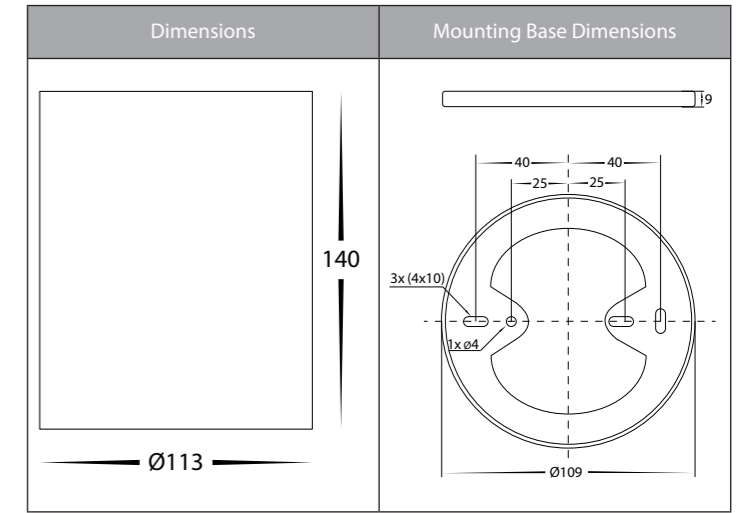

Nella Aluminium Surface Mounted Downlights

Product Specifications

Name	Nella
Material	Aluminium
Colour	Black or White
IP Rating	IP54
Installation Type	Ceiling - Surface Mounted
Lamp Base	Built in LED
Max Wattage	18w
Protection Class	240v Model - 1 (Earth Required) 12v DC Model - 3 (Low Voltage, No Earth Required)
Lamp Expectancy	>30,000hrs
Diffuser Type	Plastic
CRI	CRI>90
Dimmable	Yes - Triac (240V Models Only)
IK Rating	IK08
Warranty	3 Years Replacement*

Chrome Insert

Gold Insert

Product Ordering

Image	Part Number	Colour Temp	Lumens	Input Voltage	Beam Angle	Included LED	Barcode
	HV5843S-BLK	2700k 3000k 4000k 5000k 5700k	1371lm 1410lm 1518lm 1600lm 1617lm	240v AC	60°	Five Colour 18w Built in LED	9350418028648
	HV5843S-BLK-12V	2700k 3000k 4000k 5000k 5700k	1371lm 1410lm 1518lm 1600lm 1617lm	12v DC	60°	Five Colour 18w Built in LED	9350418033055
	HV5843S-WHT	2700k 3000k 4000k 5000k 5700k	1371lm 1410lm 1518lm 1600lm 1617lm	240v AC	60°	Five Colour 18w Built in LED	9350418028655
	HV5843S-WHT-12V	2700k 3000k 4000k 5000k 5700k	1371lm 1410lm 1518lm 1600lm 1617lm	12v DC	60°	Five Colour 18w Built in LED	9350418033062