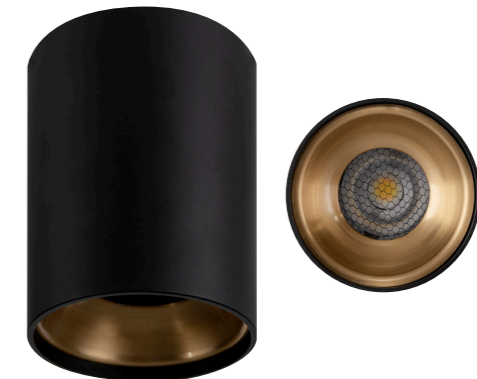

Nella Aluminium Surface Mounted Downlights

Product Specifications

Name	Nella
Material	Aluminium
Colour	Black or White
IP Rating	IP54
Installation Type	Ceiling - Surface Mounted
Lamp Base	Built in LED
Max Wattage	18w
Protection Class	240v Model - 1 (Earth Required) 12v DC Model - 3 (Low Voltage, No Earth Required)
Lamp Expectancy	>30,000hrs
Diffuser Type	Plastic
CRI	CRI>90
Dimmable	Yes - Triac (240V Models Only)
IK Rating	IK08
Warranty	3 Years Replacement*

Optional Havit Compatible Accessories

Image	Part Number	Description	Barcode
	HV5843-GR	Gold Insert	9350418028662
	HV5843-BR	Black Insert	9350418028679
	HV5843-CR	Chrome Insert	9350418028686
	HV9625	Triac Dimmer	9350418001795

Chrome Insert

Gold Insert

Product Ordering

Image	Part Number	Colour Temp	Lumens	Input Voltage	Beam Angle	Included LED	Barcode
	HV5843S-BLK	2700k 3000k 4000k 5000k 5700k	1371lm 1410lm 1518lm 1600lm 1617lm	240v AC	60°	Five Colour 18w Built in LED	9350418028648
	HV5843S-BLK-12V	2700k 3000k 4000k 5000k 5700k	1371lm 1410lm 1518lm 1600lm 1617lm	12v DC	60°	Five Colour 18w Built in LED	9350418033055
	HV5843S-WHT	2700k 3000k 4000k 5000k 5700k	1371lm 1410lm 1518lm 1600lm 1617lm	240v AC	60°	Five Colour 18w Built in LED	9350418028655
	HV5843S-WHT-12V	2700k 3000k 4000k 5000k 5700k	1371lm 1410lm 1518lm 1600lm 1617lm	12v DC	60°	Five Colour 18w Built in LED	9350418033062