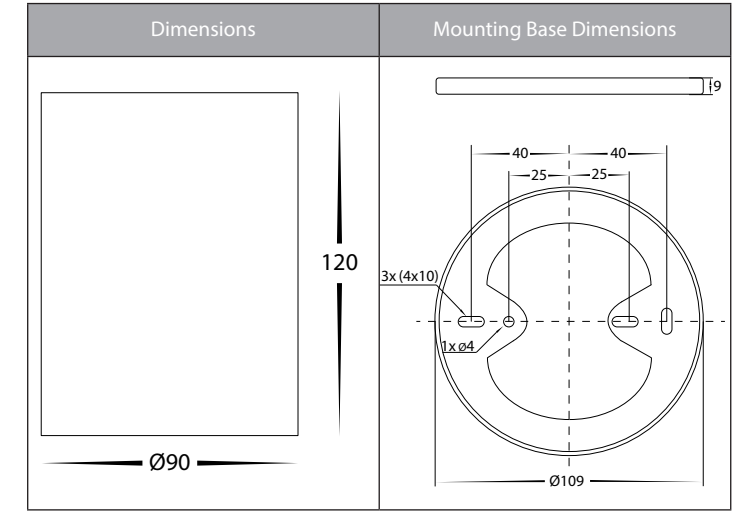

Optional Havit Compatible Accessories

Image	Part Number	Description	Barcode
	HV5842-GR	Gold Insert	9350418028617
	HV5842-BR	Black Insert	9350418028624
	HV5842-CR	Chrome Insert	9350418028631
	HV9625	Triac Dimmer	9350418001795

Chrome Insert